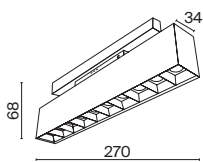

2

2 TR014-2-20W3K-B

TR014-2-20W4K-B

LED 20W
 w=34 x l=270 x h=68,
 68/68mm
 1200lm, 3000K, >90Ra, 30°,
 AC48

LED 20W
 w=34 x l=270 x h=68,
 68/68mm
 1450lm, 4000K, >90Ra, 30°,
 AC48