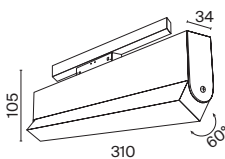

5

5 TR013-2-20W3K-B

TR013-2-20W4K-B

LED 20W
 w=34 x l=310 x h=105,
 105/105mm
 1250lm, 3000K, >90Ra, 120°,
 AC48

LED 20W
 w=34 x l=310 x h=105,
 105/105mm
 1550lm, 4000K, >90Ra, 120°,
 AC48