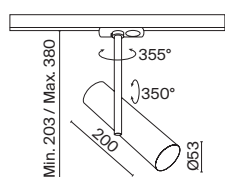

Elti

EN Luminaries for single-phase track.

○ white
● black

1 TR005-1-GU10-B
TR005-1-GU10-W

1 × GU10 50W
w = 200 × l = 53 × h = 180,
203/280 mm
AC220-240