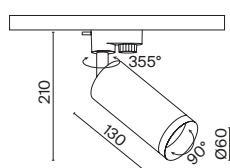

Focus

^{EN} Luminaries for single-phase track.

○ white
● black

¹ TR004-1-GU10-B
TR004-1-GU10-W

1 x GU10 50W
w = 60 x l = 130 x h = 210,
210/210 mm
AC220-240

IP20