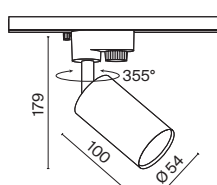

Track lamps

EN Luminaries for single-phase track.

○ white
● black

1

1 TR002-1-GU10-B
TR002-1-GU10-W

1 × GU10 50W
w = 54 × l = 100 × h = 179,
179/179mm
AC220-240