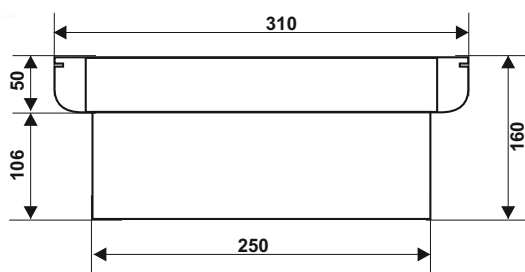

- With „left”, „right” and „down” piktogramm
- Battery: 3,6 V/ 60 mAh, Ni-Cd,
- Emergency time: 2h
- Can be wall or ceiling mounted
- mcd: 4x6000 20°
- Plate material: PC
- Energy efficiency class: A++-A