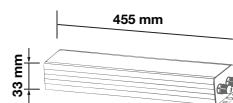

Emergency Pack-29W to 45W

Voltage: DC:30-42V
Led output power: AC:220-240V,50/60Hz
Charging time: 24 Hours
Working time: 3 Hours
Battery: NI-CD, 7.2V, 4000 mAh
Emergency switch on time: < 1s
Body Type: Aluminium
Size: 465x52x33mm

3Hr LED emergency lighting kit, designed to suit a wide range of LED types and circuits. The models have sealed Ni-Cd batteries able to guarantee high efficiency with high temperatures.

Model	SKU	Box Qty
VT-518	60303	12