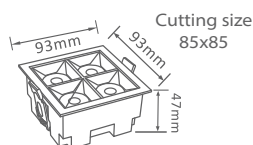

Model	Beam Angle	SKU	Watts	Lumen	Box Qty
VT-2-12	12°	975 2700K WARM WHITE	12w	960	50 pcs
		974 4000K DAY WHITE			
		973 5700K WHITE			

VT-2-12-1	38°	990 2700K WARM WHITE	12w	960	50 pcs
		989 4000K DAY WHITE			
		988 5700K WHITE			