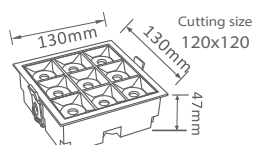

Model	Beam Angle	SKU	Watts	Lumen	Box Qty
VT-2-36	12°	984 | 2700K WARM WHITE	36w	2880	20 pcs
		983 | 4000K DAY WHITE			
		982 | 5700K WHITE			

VT-2-36-1	38°	999 | 2700K WARM WHITE	36w	2880	20 pcs
		998 | 4000K DAY WHITE			
		997 | 5700K WHITE