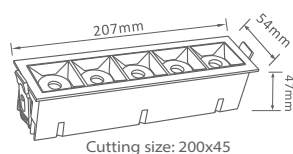

Model	Beam Angle	SKU	Watts	Lumen	Box Qty
VT-2-21	12°	981 | 2700K WARM WHITE	20w	1600	20 pcs
		980 | 4000K DAY WHITE			
		979 | 5700K WHITE			

VT-2-21-1	38°	996 | 2700K WARM WHITE	20w	1600	20 pcs
		995 | 4000K DAY WHITE			
		994 | 5700K WHITE