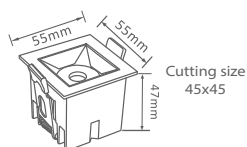

- 30,000 Life Hours
- Input Voltage – AC:220–240V,50Hz
- Body Material – Aluminium
- Includes Quick Connector for easy wiring

12°
NARROW BA

38°
WIDE BA

5 YEAR
WARRANTY

FLICKER
FREE

UGR <19

Model	Beam Angle	SKU	Watts	Lumen	Box Qty
VT-2-04	12°	972 2700K WARM WHITE	4w	320	100 pcs
		971 4000K DAY WHITE			
		970 5700K WHITE			
VT-2-04-1	38°	987 2700K WARM WHITE	4w	320	100 pcs
986 4000K DAY WHITE					
985 5700K WHITE					