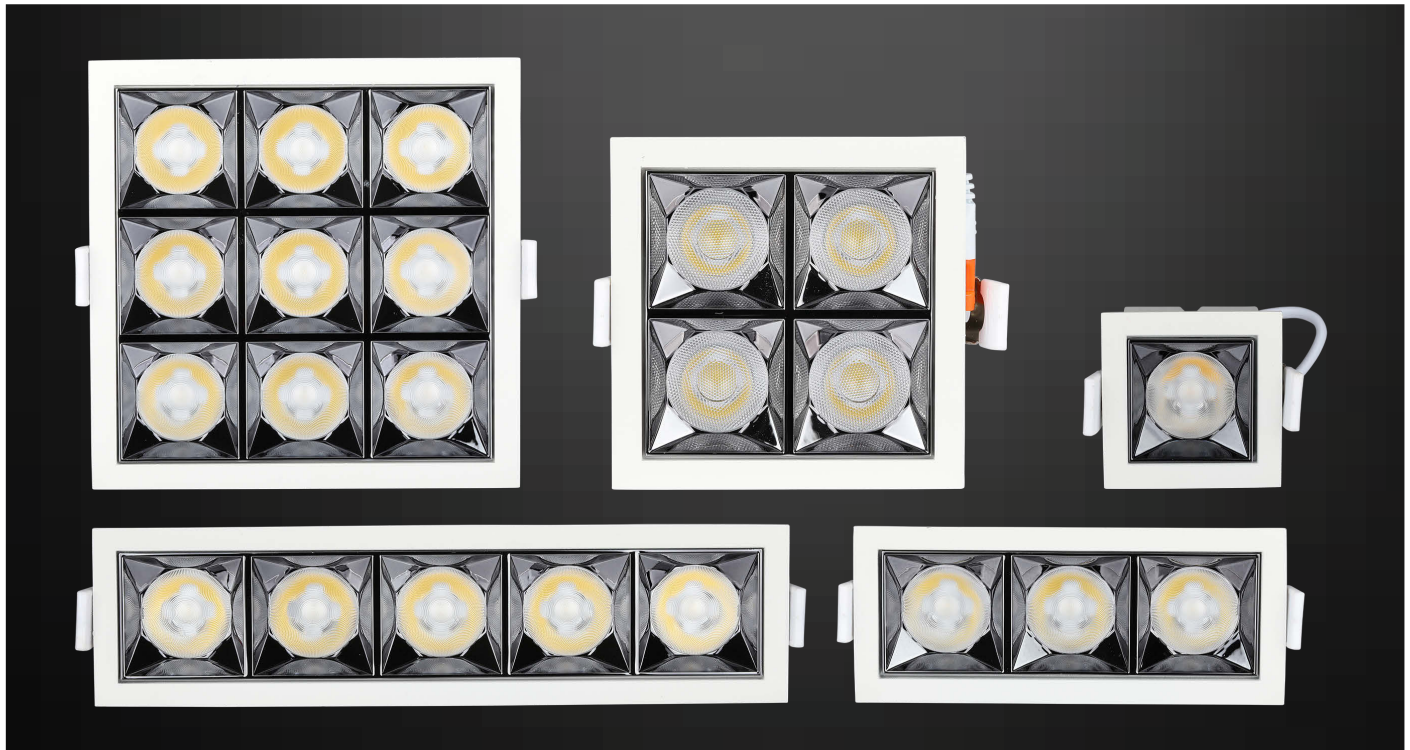

LED DOWNLIGHT | Reflector Downlights

Introducing V-TAC's LED reflector downlights — available in 12° & 38° beam angles & CRI rating of >90, to achieve any residential, retail, or hospitality lighting need.

- 30,000 Life Hours
- Input Voltage – AC:220–240V,50Hz
- Body Material – Aluminium
- Includes Quick Connector for easy wiring

12°
NARROW BA

38°
WIDE BA

5 YEAR
WARRANTY

FLICKER
FREE

UGR <19

Model	Beam Angle	SKU	Watts	Lumen	Box Qty
VT-2-04	12°	972 2700K WARM WHITE	4w	320	100 pcs
		971 4000K DAY WHITE			
		970 5700K WHITE			
VT-2-04-1	38°	987 2700K WARM WHITE	4w	320	100 pcs
986 4000K DAY WHITE					
985 5700K WHITE					