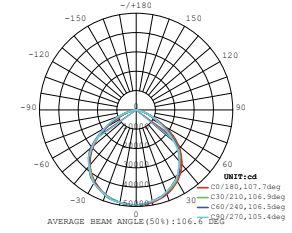

LUMINOUS INTENSITY DISTRIBUTION DIAGRAM

① METER WIRE

Model	SKU	Watts	Lumen	Box Qty
VT-505	966   4000K DAY WHITE	500w	60000	1 pcs
	967   6400K WHITE			

LUMINOUS INTENSITY DISTRIBUTION DIAGRAM

① METER WIRE

Model	SKU	Watts	Lumen	Box Qty
VT-1055	968   4000K DAY WHITE	1000w	120000	1 pcs
	969   6400K WHITE			