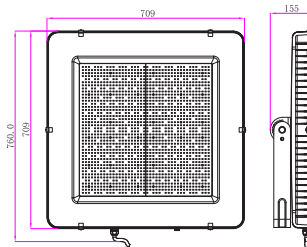

LUMINOUS INTENSITY DISTRIBUTION DIAGRAM

① METER WIRE

Model	SKU	Watts	Lumen	Box Qty
VT-505	966   4000K DAY WHITE	500w	60000	1 pcs
	967   6400K WHITE			

LUMINOUS INTENSITY DISTRIBUTION DIAGRAM

① METER WIRE

Model	SKU	Watts	Lumen	Box Qty
VT-1055	968   4000K DAY WHITE	1000w	120000	1 pcs
	969   6400K WHITE			