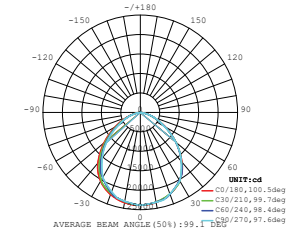

LUMINOUS INTENSITY DISTRIBUTION DIAGRAM

① METER WIRE

Model	SKU	Watts	Lumen	Box Qty
VT-505	966   4000K DAY WHITE	500w	60000	1 pcs
	967   6400K WHITE			

LUMINOUS INTENSITY DISTRIBUTION DIAGRAM

① METER WIRE

Model	SKU	Watts	Lumen	Box Qty
VT-1055	968   4000K DAY WHITE	1000w	120000	1 pcs
	969   6400K WHITE			