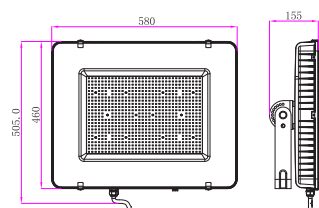

LUMINOUS INTENSITY DISTRIBUTION DIAGRAM

① METER WIRE

Model	SKU	Watts	Lumen	Box Qty
VT-206-B	778 4000K DAY WHITE	200w	24000	2 pcs
	779 6400K WHITE			

LUMINOUS INTENSITY DISTRIBUTION DIAGRAM

① METER WIRE

Model	SKU	Watts	Lumen	Box Qty
VT-306-B	791 4000K DAY WHITE	300w	36000	2 pcs
	792 6400K WHITE			

LUMINOUS INTENSITY DISTRIBUTION DIAGRAM

① METER WIRE

Model	SKU	Watts	Lumen	Box Qty
VT-405	964 4000K DAY WHITE	400w	48000	1 pcs
	965 6400K WHITE			