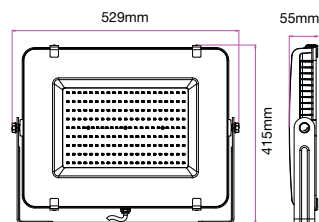

LUMINOUS INTENSITY DISTRIBUTION DIAGRAM

① METER WIRE

Model	SKU	Watts	Lumen	Box Qty
VT-206-B	778 4000K DAY WHITE	200w	24000	2 pcs
	779 6400K WHITE			

LUMINOUS INTENSITY DISTRIBUTION DIAGRAM

① METER WIRE

Model	SKU	Watts	Lumen	Box Qty
VT-306-B	791 4000K DAY WHITE	300w	36000	2 pcs
	792 6400K WHITE			

LUMINOUS INTENSITY DISTRIBUTION DIAGRAM

① METER WIRE

Model	SKU	Watts	Lumen	Box Qty
VT-405	964 4000K DAY WHITE	400w	48000	1 pcs
	965 6400K WHITE			