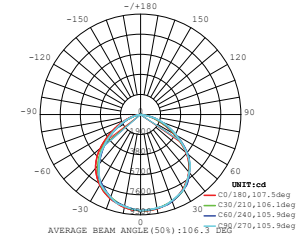

LUMINOUS INTENSITY DISTRIBUTION DIAGRAM

① METER WIRE

Model	SKU	Watts	Lumen	Box Qty
VT-206-B	778 4000K DAY WHITE	200w	24000	2 pcs
	779 6400K WHITE			

LUMINOUS INTENSITY DISTRIBUTION DIAGRAM

① METER WIRE

Model	SKU	Watts	Lumen	Box Qty
VT-306-B	791 4000K DAY WHITE	300w	36000	2 pcs
	792 6400K WHITE			

LUMINOUS INTENSITY DISTRIBUTION DIAGRAM

① METER WIRE

Model	SKU	Watts	Lumen	Box Qty
VT-405	964 4000K DAY WHITE	400w	48000	1 pcs
	965 6400K WHITE			