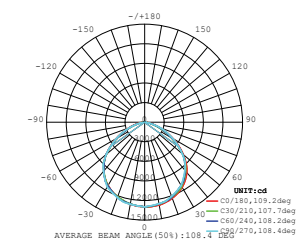

LUMINOUS INTENSITY DISTRIBUTION DIAGRAM

① METER WIRE

Model	SKU	Watts	Lumen	Box Qty
VT-206-B	778 4000K DAY WHITE	200w	24000	2 pcs
	779 6400K WHITE			

LUMINOUS INTENSITY DISTRIBUTION DIAGRAM

① METER WIRE

Model	SKU	Watts	Lumen	Box Qty
VT-306-B	791 4000K DAY WHITE	300w	36000	2 pcs
	792 6400K WHITE			

LUMINOUS INTENSITY DISTRIBUTION DIAGRAM

① METER WIRE

Model	SKU	Watts	Lumen	Box Qty
VT-405	964 4000K DAY WHITE	400w	48000	1 pcs
	965 6400K WHITE			