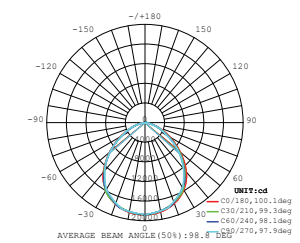

LUMINOUS INTENSITY DISTRIBUTION DIAGRAM

① METER WIRE

Model	SKU	Watts	Lumen	Box Qty
VT-206-B	778 4000K DAY WHITE	200w	24000	2 pcs
	779 6400K WHITE			

LUMINOUS INTENSITY DISTRIBUTION DIAGRAM

① METER WIRE

Model	SKU	Watts	Lumen	Box Qty
VT-306-B	791 4000K DAY WHITE	300w	36000	2 pcs
	792 6400K WHITE			

LUMINOUS INTENSITY DISTRIBUTION DIAGRAM

① METER WIRE

Model	SKU	Watts	Lumen	Box Qty
VT-405	964 4000K DAY WHITE	400w	48000	1 pcs
	965 6400K WHITE			