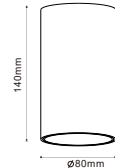

Surface Fitting Round-GU10

Model No: VT-882-RD-BG	Color: Black+Gold
SKU: 8996	Dimension: ø80x140mm
Base: GU10	Cutting Size: NA
Material: Aluminium + PC	Box Qty: 50