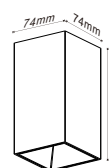

Surface Fitting Square-GU10

Model No: VT-882-C	Color: White + Chrome Reflector
SKU: 8585	Dimension: 74x74x140mm
Base: GU10	Cutting Size: NA
Material: Aluminium + PC	Box Qty: 50