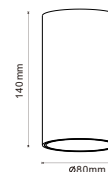

Surface Fitting Round-GU10

Model No: VT-882-RD-BC	Color: Black+Chrome
SKU: 8998	Dimension: ø80x140mm
Base: GU10	Cutting Size: NA
Material: Aluminium + PC	Box Qty: 50