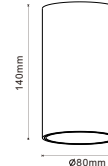

Surface Fitting Round-GU10

Model No: VT-882-RD-B	Color: Black+Black
SKU: 8999	Dimension: ø80x140mm
Base: GU10	Cutting Size: NA
Material: Aluminium + PC	Box Qty: 50