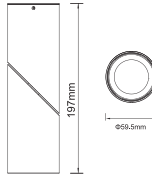

Surface Fitting GU10

Model No: VT-804-W	Color: White
SKU: 8946	Dimension: Ø59.5×197mm
Base: GU10	Cutting Size: N/A
Material: Aluminium	Box Qty: 20 Pcs

Surface Fitting GU10

Model No: VT-804-B	Color: Black
SKU: 8947	Dimension: Ø59.5×197mm
Base: GU10	Cutting Size: N/A
Material: Aluminium	Box Qty: 20 Pcs

Surface Fitting GU10

Model No: VT-807-W	Color: White
SKU: 8948	Dimension: 60×100mm
Base: GU10	Cutting Size: N/A
Material: Aluminium	Box Qty: 50 Pcs

Surface Fitting GU10

Model No: VT-807-B	Color: Black
SKU: 8949	Dimension: 60×100mm
Base: GU10	Cutting Size: N/A
Material: Aluminium	Box Qty: 50 Pcs

Fitting Square-GU10

Model No: VT-883-WB	Color: White + Black Reflector
SKU: 8597	Dimension: 83×40.7mm
Base: GU10	Cutting Size: 75×75mm
Material: Aluminium + PC	Box Qty: 50

Fitting Square-GU10

Model No: VT-883-B	Color: Black
SKU: 8598	Dimension: 83×40.7mm
Base: GU10	Cutting Size: 75×75mm
Material: Aluminium + PC	Box Qty: 50

Fitting Square-GU10

Model No: VT-886	Color: White+Black
SKU: 8877	Dimension: 185×100×45mm
Base: 2xGU10	Cutting Size: 175×85mm
Material: Aluminium	Box Qty: 20

Fitting Square-GU10

Model No: VT-887	Color: White+Black
SKU: 8878	Dimension: 270×100×45mm
Base: 3xGU10	Cutting Size: 256×85mm
Material: Aluminium	Box Qty: 20