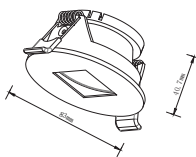

Surface Fitting GU10

Model No: VT-804-W	Color: White
SKU: 8946	Dimension: Ø59.5×197mm
Base: GU10	Cutting Size: N/A
Material: Aluminium	Box Qty: 20 Pcs

Surface Fitting GU10

Model No: VT-804-B	Color: Black
SKU: 8947	Dimension: Ø59.5×197mm
Base: GU10	Cutting Size: N/A
Material: Aluminium	Box Qty: 20 Pcs

Surface Fitting GU10

Model No: VT-807-W	Color: White
SKU: 8948	Dimension: 60×100mm
Base: GU10	Cutting Size: N/A
Material: Aluminium	Box Qty: 50 Pcs

Surface Fitting GU10

Model No: VT-807-B	Color: Black
SKU: 8949	Dimension: 60×100mm
Base: GU10	Cutting Size: N/A
Material: Aluminium	Box Qty: 50 Pcs

Fitting Square-GU10

Model No: VT-883-WB	Color: White + Black Reflector
SKU: 8597	Dimension: 83×40.7mm
Base: GU10	Cutting Size: 75×75mm
Material: Aluminium + PC	Box Qty: 50

Fitting Square-GU10

Model No: VT-883-B	Color: Black
SKU: 8598	Dimension: 83×40.7mm
Base: GU10	Cutting Size: 75×75mm
Material: Aluminium + PC	Box Qty: 50