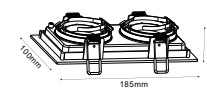

Fitting Square-GU10

Model No: VT-883-WB	Color: White + Black Reflector
SKU: 8597	Dimension: 83×40.7mm
Base: GU10	Cutting Size: 75×75mm
Material: Aluminium + PC	Box Qty: 50

Fitting Square-GU10

Model No: VT-883-B	Color: Black
SKU: 8598	Dimension: 83×40.7mm
Base: GU10	Cutting Size: 75×75mm
Material: Aluminium + PC	Box Qty: 50

Fitting Round-GU10

Model No: VT-884-WB	Color: White + Black Reflector
SKU: 8599	Dimension: 83×40.7mm
Base: GU10	Cutting Size: Ø75mm
Material: Aluminium + PC	Box Qty: 50

Fitting Round-GU10

Model No: VT-884-B	Color: Black+ Black Reflector
SKU: 8608	Dimension: 83×40.7mm
Base: GU10	Cutting Size: Ø75mm
Material: Aluminium + PC	Box Qty: 50

Fitting Square-GU10

Model No: VT-886	Color: White+Black
SKU: 8877	Dimension: 185×100×45mm
Base: 2xGU10	Cutting Size: 175×85mm
Material: Aluminium	Box Qty: 20

Fitting Square-GU10

Model No: VT-887	Color: White+Black
SKU: 8878	Dimension: 270×100×45mm
Base: 3xGU10	Cutting Size: 256×85mm
Material: Aluminium	Box Qty: 20