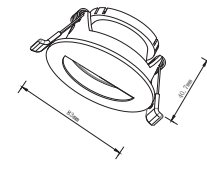

Surface Fitting GU10

Model No: VT-807-W	Color: White
SKU: 8948	Dimension: 60×100mm
Base: GU10	Cutting Size: N/A
Material: Aluminium	Box Qty: 50 Pcs

Surface Fitting GU10

Model No: VT-807-B	Color: Black
SKU: 8949	Dimension: 60×100mm
Base: GU10	Cutting Size: N/A
Material: Aluminium	Box Qty: 50 Pcs

Fitting Square-GU10

Model No: VT-883-WB	Color: White + Black Reflector
SKU: 8597	Dimension: 83×40.7mm
Base: GU10	Cutting Size: 75×75mm
Material: Aluminium + PC	Box Qty: 50

Fitting Square-GU10

Model No: VT-883-B	Color: Black
SKU: 8598	Dimension: 83×40.7mm
Base: GU10	Cutting Size: 75×75mm
Material: Aluminium + PC	Box Qty: 50

Fitting Round-GU10

Model No: VT-884-WB	Color: White + Black Reflector
SKU: 8599	Dimension: 83×40.7mm
Base: GU10	Cutting Size: Ø75mm
Material: Aluminium + PC	Box Qty: 50

Fitting Round-GU10

Model No: VT-884-B	Color: Black+ Black Reflector
SKU: 8608	Dimension: 83×40.7mm
Base: GU10	Cutting Size: Ø75mm
Material: Aluminium + PC	Box Qty: 50

Fitting Square-GU10

Model No: VT-886	Color: White+Black
SKU: 8877	Dimension: 185×100×45mm
Base: 2xGU10	Cutting Size: 175×85mm
Material: Aluminium	Box Qty: 20

Fitting Square-GU10

Model No: VT-887	Color: White+Black
SKU: 8878	Dimension: 270×100×45mm
Base: 3xGU10	Cutting Size: 256×85mm
Material: Aluminium	Box Qty: 20