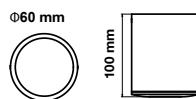

Surface Fitting GU10

Model No: VT-804-W	Color: White
SKU: 8946	Dimension: Ø59.5×197mm
Base: GU10	Cutting Size: N/A
Material: Aluminium	Box Qty: 20 Pcs

Surface Fitting GU10

Model No: VT-804-B	Color: Black
SKU: 8947	Dimension: Ø59.5×197mm
Base: GU10	Cutting Size: N/A
Material: Aluminium	Box Qty: 20 Pcs

Surface Fitting GU10

Model No: VT-807-W	Color: White
SKU: 8948	Dimension: 60×100mm
Base: GU10	Cutting Size: N/A
Material: Aluminium	Box Qty: 50 Pcs

Surface Fitting GU10

Model No: VT-807-B	Color: Black
SKU: 8949	Dimension: 60×100mm
Base: GU10	Cutting Size: N/A
Material: Aluminium	Box Qty: 50 Pcs

Fitting Square-GU10

Model No: VT-883-WB	Color: White + Black Reflector
SKU: 8597	Dimension: 83×40.7mm
Base: GU10	Cutting Size: 75×75mm
Material: Aluminium + PC	Box Qty: 50

Fitting Square-GU10

Model No: VT-883-B	Color: Black
SKU: 8598	Dimension: 83×40.7mm
Base: GU10	Cutting Size: 75×75mm
Material: Aluminium + PC	Box Qty: 50

Fitting Square-GU10

Model No: VT-886	Color: White+Black
SKU: 8877	Dimension: 185×100×45mm
Base: 2xGU10	Cutting Size: 175×85mm
Material: Aluminium	Box Qty: 20

Fitting Square-GU10

Model No: VT-887	Color: White+Black
SKU: 8878	Dimension: 270×100×45mm
Base: 3xGU10	Cutting Size: 256×85mm
Material: Aluminium	Box Qty: 20