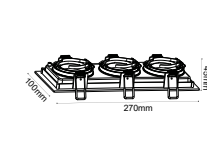

Surface Fitting GU10

Model No: VT-804-W	Color: White
SKU: 8946	Dimension: Ø59.5×197mm
Base: GU10	Cutting Size: N/A
Material: Aluminium	Box Qty: 20 Pcs

Surface Fitting GU10

Model No: VT-804-B	Color: Black
SKU: 8947	Dimension: Ø59.5×197mm
Base: GU10	Cutting Size: N/A
Material: Aluminium	Box Qty: 20 Pcs

Fitting Square-GU10

Model No: VT-883-WB	Color: White + Black Reflector
SKU: 8597	Dimension: 83×40.7mm
Base: GU10	Cutting Size: 75×75mm
Material: Aluminium + PC	Box Qty: 50

Fitting Square-GU10

Model No: VT-883-B	Color: Black
SKU: 8598	Dimension: 83×40.7mm
Base: GU10	Cutting Size: 75×75mm
Material: Aluminium + PC	Box Qty: 50

Fitting Round-GU10

Model No: VT-884-WB	Color: White + Black Reflector
SKU: 8599	Dimension: 83×40.7mm
Base: GU10	Cutting Size: Ø75mm
Material: Aluminium + PC	Box Qty: 50

Fitting Round-GU10

Model No: VT-884-B	Color: Black+ Black Reflector
SKU: 8608	Dimension: 83×40.7mm
Base: GU10	Cutting Size: Ø75mm
Material: Aluminium + PC	Box Qty: 50

Fitting Square-GU10

Model No: VT-886	Color: White+Black
SKU: 8877	Dimension: 185×100×45mm
Base: 2xGU10	Cutting Size: 175×85mm
Material: Aluminium	Box Qty: 20

Fitting Square-GU10

Model No: VT-887	Color: White+Black
SKU: 8878	Dimension: 270×100×45mm
Base: 3xGU10	Cutting Size: 256×85mm
Material: Aluminium	Box Qty: 20