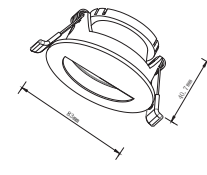

Surface Fitting GU10

Model No: VT-807-W	Color: White
SKU: 8948	Dimension: 60×100mm
Base: GU10	Cutting Size: N/A
Material: Aluminium	Box Qty: 50 Pcs

Surface Fitting GU10

Model No: VT-807-B	Color: Black
SKU: 8949	Dimension: 60×100mm
Base: GU10	Cutting Size: N/A
Material: Aluminium	Box Qty: 50 Pcs

Fitting Square-GU10

Model No: VT-883-WB	Color: White + Black Reflector
SKU: 8597	Dimension: 83×40.7mm
Base: GU10	Cutting Size: 75×75mm
Material: Aluminium + PC	Box Qty: 50

Fitting Square-GU10

Model No: VT-883-B	Color: Black
SKU: 8598	Dimension: 83×40.7mm
Base: GU10	Cutting Size: 75×75mm
Material: Aluminium + PC	Box Qty: 50

Fitting Round-GU10

Model No: VT-884-WB	Color: White + Black Reflector
SKU: 8599	Dimension: 83×40.7mm
Base: GU10	Cutting Size: Ø75mm
Material: Aluminium + PC	Box Qty: 50

Fitting Round-GU10

Model No: VT-884-B	Color: Black+ Black Reflector
SKU: 8608	Dimension: 83×40.7mm
Base: GU10	Cutting Size: Ø75mm
Material: Aluminium + PC	Box Qty: 50

Fitting Square-GU10

Model No: VT-886	Color: White+Black
SKU: 8877	Dimension: 185×100×45mm
Base: 2xGU10	Cutting Size: 175×85mm
Material: Aluminium	Box Qty: 20

Fitting Square-GU10

Model No: VT-887	Color: White+Black
SKU: 8878	Dimension: 270×100×45mm
Base: 3xGU10	Cutting Size: 256×85mm
Material: Aluminium	Box Qty: 20