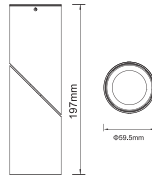

Surface Fitting GU10

Model No: VT-804-W	Color: White
SKU: 8946	Dimension: Ø59.5×197mm
Base: GU10	Cutting Size: N/A
Material: Aluminium	Box Qty: 20 Pcs

Surface Fitting GU10

Model No: VT-804-B	Color: Black
SKU: 8947	Dimension: Ø59.5×197mm
Base: GU10	Cutting Size: N/A
Material: Aluminium	Box Qty: 20 Pcs

Surface Fitting GU10

Model No: VT-807-W	Color: White
SKU: 8948	Dimension: 60×100mm
Base: GU10	Cutting Size: N/A
Material: Aluminium	Box Qty: 50 Pcs

Surface Fitting GU10

Model No: VT-807-B	Color: Black
SKU: 8949	Dimension: 60×100mm
Base: GU10	Cutting Size: N/A
Material: Aluminium	Box Qty: 50 Pcs

Fitting Square-GU10

Model No: VT-883-WB	Color: White + Black Reflector
SKU: 8597	Dimension: 83×40.7mm
Base: GU10	Cutting Size: 75×75mm
Material: Aluminium + PC	Box Qty: 50

Fitting Square-GU10

Model No: VT-883-B	Color: Black
SKU: 8598	Dimension: 83×40.7mm
Base: GU10	Cutting Size: 75×75mm
Material: Aluminium + PC	Box Qty: 50

Fitting Square-GU10

Model No: VT-886	Color: White+Black
SKU: 8877	Dimension: 185×100×45mm
Base: 2xGU10	Cutting Size: 175×85mm
Material: Aluminium	Box Qty: 20

Fitting Square-GU10

Model No: VT-887	Color: White+Black
SKU: 8878	Dimension: 270×100×45mm
Base: 3xGU10	Cutting Size: 256×85mm
Material: Aluminium	Box Qty: 20