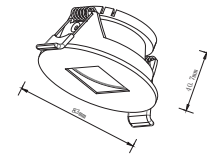

Surface Fitting GU10

Model No: VT-804-W	Color: White
SKU: 8946	Dimension: Ø59.5×197mm
Base: GU10	Cutting Size: N/A
Material: Aluminium	Box Qty: 20 Pcs

Surface Fitting GU10

Model No: VT-804-B	Color: Black
SKU: 8947	Dimension: Ø59.5×197mm
Base: GU10	Cutting Size: N/A
Material: Aluminium	Box Qty: 20 Pcs

Surface Fitting GU10

Model No: VT-807-W	Color: White
SKU: 8948	Dimension: 60×100mm
Base: GU10	Cutting Size: N/A
Material: Aluminium	Box Qty: 50 Pcs

Surface Fitting GU10

Model No: VT-807-B	Color: Black
SKU: 8949	Dimension: 60×100mm
Base: GU10	Cutting Size: N/A
Material: Aluminium	Box Qty: 50 Pcs

Fitting Square-GU10

Model No: VT-883-WB	Color: White + Black Reflector
SKU: 8597	Dimension: 83×40.7mm
Base: GU10	Cutting Size: 75×75mm
Material: Aluminium + PC	Box Qty: 50

Fitting Square-GU10

Model No: VT-883-B	Color: Black
SKU: 8598	Dimension: 83×40.7mm
Base: GU10	Cutting Size: 75×75mm
Material: Aluminium + PC	Box Qty: 50