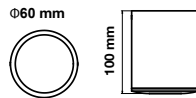

Surface Fitting GU10

Model No: VT-804-W	Color: White
SKU: 8946	Dimension: Ø59.5×197mm
Base: GU10	Cutting Size: N/A
Material: Aluminium	Box Qty: 20 Pcs

Surface Fitting GU10

Model No: VT-804-B	Color: Black
SKU: 8947	Dimension: Ø59.5×197mm
Base: GU10	Cutting Size: N/A
Material: Aluminium	Box Qty: 20 Pcs

Surface Fitting GU10

Model No: VT-807-W	Color: White
SKU: 8948	Dimension: 60×100mm
Base: GU10	Cutting Size: N/A
Material: Aluminium	Box Qty: 50 Pcs

Surface Fitting GU10

Model No: VT-807-B	Color: Black
SKU: 8949	Dimension: 60×100mm
Base: GU10	Cutting Size: N/A
Material: Aluminium	Box Qty: 50 Pcs

Fitting Square-GU10

Model No: VT-883-WB	Color: White + Black Reflector
SKU: 8597	Dimension: 83×40.7mm
Base: GU10	Cutting Size: 75×75mm
Material: Aluminium + PC	Box Qty: 50

Fitting Square-GU10

Model No: VT-883-B	Color: Black
SKU: 8598	Dimension: 83×40.7mm
Base: GU10	Cutting Size: 75×75mm
Material: Aluminium + PC	Box Qty: 50

Fitting Square-GU10

Model No: VT-886	Color: White+Black
SKU: 8877	Dimension: 185×100×45mm
Base: 2xGU10	Cutting Size: 175×85mm
Material: Aluminium	Box Qty: 20

Fitting Square-GU10

Model No: VT-887	Color: White+Black
SKU: 8878	Dimension: 270×100×45mm
Base: 3xGU10	Cutting Size: 256×85mm
Material: Aluminium	Box Qty: 20