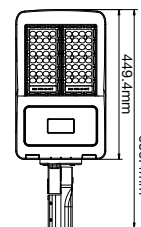

Model	SKU	Watts	Lumen	Box Qty
<u>VT-102ST</u>	883 | 4000K DAY WHITE 884 | 5700K WHITE	100w	14000	1 pcs