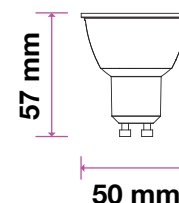

LED SPOTLIGHTS | 10° Beam Angle

- GU10 Base
- AC:220-240V,50Hz
- PF:
- CRI: >80
- 30,000 hrs Lifespan

Model	SKU	Watts	EQUIV.W	Lumen	Box Qty
VT-249	20026 3000K WARM WHITE	6w	50w	500	200
	20027 4000K DAY WHITE				
	20028 6400K WHITE				