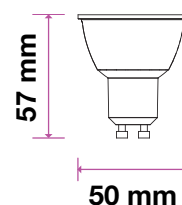

Model	SKU	Watts	EQUIV.W	Lumen	Box Qty
VT-271	878 | 3000K WARM WHITE	10w	70w	1000	200
	879 | 4000K DAY WHITE				
	880 | 6400K WHITE