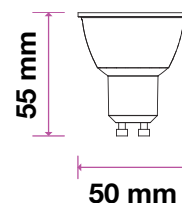

Model	SKU	Watts	EQUIV.W	Lumen	Box Qty
VT-247D	198 | 3000K WARM WHITE	6.5w	55w	450	200
	199 | 4000K DAY WHITE				
	200 | 6400K WHITE