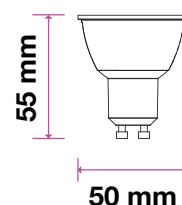

Model	SKU	Watts	EQUIV.W	Lumen	Box Qty
VT-292	872 | 3000K WARM WHITE	8w	80w	720	200
	873 | 4000K DAY WHITE				
	874 | 6400K WHITE