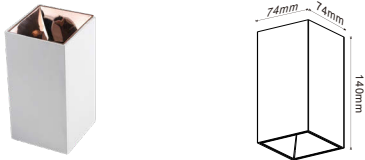

Surface Fitting Square-GU10

Model No: VT-882-G	Color: White + Gold Reflector
SKU: 8586	Dimension: 74×74×140mm
Base: GU10	Cutting Size: NA
Material: Aluminium + PC	Box Qty: 50

Surface Fitting Square-GU10

Model No: VT-882-SRG	Color: White + Rose gold Reflector
SKU: 8587	Dimension: 74×74×140mm
Base: GU10	Cutting Size: NA
Material: Aluminium + PC	Box Qty: 50

Surface Fitting Square-GU10

Model No: VT-882-SW	Color: White + White Reflector
SKU: 8583	Dimension: 74×74×140mm
Base: GU10	Cutting Size: NA
Material: Aluminium + PC	Box Qty: 50

Surface Fitting Round-GU10

Model No: VT-882-RB	Color: White + Black Reflector
SKU: 8589	Dimension: ø80×140mm
Base: GU10	Cutting Size: NA
Material: Aluminium + PC	Box Qty: 50

Surface Fitting Round-GU10

Model No: VT-882-RC	Color: White + Chrome Reflector
SKU: 8590	Dimension: ø80×140mm
Base: GU10	Cutting Size: NA
Material: Aluminium + PC	Box Qty: 50

Surface Fitting Round-GU10

Model No: VT-882-RW	Color: White + White Reflector
SKU: 8588	Dimension: ø80×140mm
Base: GU10	Cutting Size: NA
Material: Aluminium + PC	Box Qty: 50

Recessed-Matt Rose Gold Bottom-Square