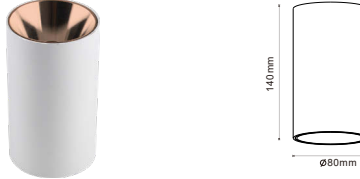

Surface Fitting Round-GU10

Model No: VT-882-RRG	Color: White + Rose gold Reflector
SKU: 8592	Dimension: ø80×140mm
Base: GU10	Cutting Size: NA
Material: Aluminium + PC	Box Qty: 50