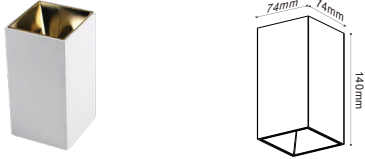

Surface Fitting Square-GU10

Model No: VT-882-G	Color: White + Gold Reflector
SKU: 8586	Dimension: 74×74×140mm
Base: GU10	Cutting Size: NA
Material: Aluminium + PC	Box Qty: 50

Surface Fitting Square-GU10

Model No: VT-882-SRG	Color: White + Rose gold Reflector
SKU: 8587	Dimension: 74×74×140mm
Base: GU10	Cutting Size: NA
Material: Aluminium + PC	Box Qty: 50

Surface Fitting Square-GU10

Model No: VT-882-SW	Color: White + White Reflector
SKU: 8583	Dimension: 74×74×140mm
Base: GU10	Cutting Size: NA
Material: Aluminium + PC	Box Qty: 50

Surface Fitting Round-GU10

Model No: VT-882-RB	Color: White + Black Reflector
SKU: 8589	Dimension: ø80×140mm
Base: GU10	Cutting Size: NA
Material: Aluminium + PC	Box Qty: 50

Surface Fitting Round-GU10

Model No: VT-882-RC	Color: White + Chrome Reflector
SKU: 8590	Dimension: ø80×140mm
Base: GU10	Cutting Size: NA
Material: Aluminium + PC	Box Qty: 50

Surface Fitting Round-GU10

Model No: VT-882-RW	Color: White + White Reflector
SKU: 8588	Dimension: ø80×140mm
Base: GU10	Cutting Size: NA
Material: Aluminium + PC	Box Qty: 50

Recessed-Matt Rose Gold Bottom-Square