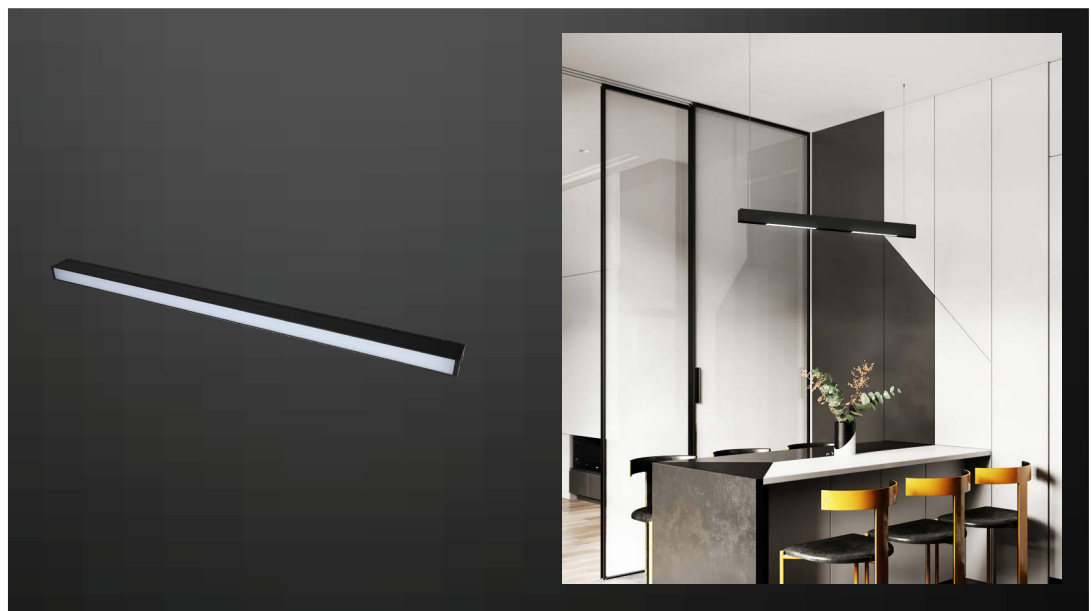

## MAGNETIC LINEAR LIGHT

- SMD LED Type
- DC:24V
- CRI: >90
- 100° Beam Angle
- 30,000 hrs Lifespan
- Aluminium Body

Model	SKU	Watts	Lumen	Box Qty
VT-4121	7954   3000K WARM WHITE 7955   4000K DAY WHITE	20w	1600	12

## MAGNETIC LINEAR LIGHT

- SMD LED Type
- DC:24V
- CRI: >90
- 100° Beam Angle
- 30,000 hrs Lifespan
- Aluminium Body

Model	SKU	Watts	Lumen	Box Qty
VT-4131	7956   3000K WARM WHITE 7957   4000K DAY WHITE	30w	2700	12