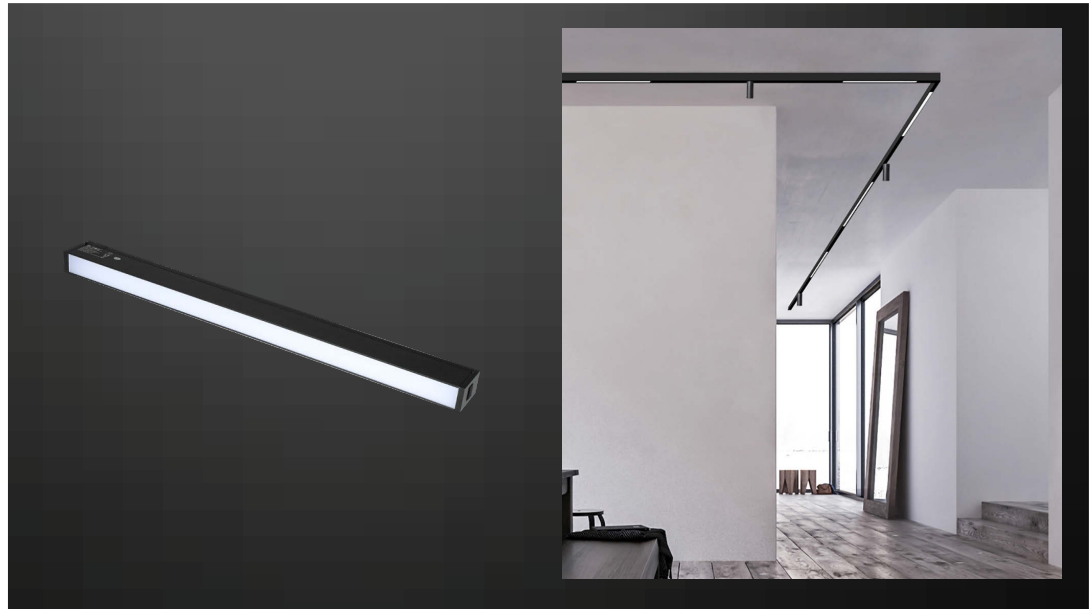

## MAGNETIC LINEAR LIGHT

- SMD LED Type
- DC:24V
- CRI: >90
- 100° Beam Angle
- 30,000 hrs Lifespan
- Aluminium Body

Model	SKU	Watts	Lumen	Box Qty
VT-4121	7954   3000K WARM WHITE 7955   4000K DAY WHITE	20w	1600	12

## MAGNETIC LINEAR LIGHT

- SMD LED Type
- DC:24V
- CRI: >90
- 100° Beam Angle
- 30,000 hrs Lifespan
- Aluminium Body

Model	SKU	Watts	Lumen	Box Qty
VT-4131	7956   3000K WARM WHITE 7957   4000K DAY WHITE	30w	2700	12