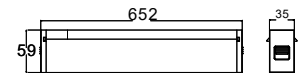

## MAGNETIC LINEAR LIGHT

- SMD LED Type
- DC:24V
- CRI: >90
- 100° Beam Angle
- 30,000 hrs Lifespan
- Aluminium Body

Model	SKU	Watts	Lumen	Box Qty
VT-4121	7954   3000K WARM WHITE 7955   4000K DAY WHITE	20w	1600	12

## MAGNETIC LINEAR LIGHT

- SMD LED Type
- DC:24V
- CRI: >90
- 100° Beam Angle
- 30,000 hrs Lifespan
- Aluminium Body

Model	SKU	Watts	Lumen	Box Qty
VT-4131	7956   3000K WARM WHITE 7957   4000K DAY WHITE	30w	2700	12