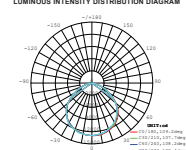

- Diecast aluminium body
- 100° beam angle
- 30,000-hr lifespan
- CRI: >80
- PF: >0.9
- AC:220-240V,50Hz
- IP65 Rating

120
lm/W

More bright, energy efficient
50% better than normal LED

IP65
RATING

5 YEAR
WARRANTY

LUMINOUS INTENSITY DISTRIBUTION DIAGRAM

Model	SKU	Watts	Lumen	Box Qty
<u>VT-56-G</u>	764 4000K DAY WHITE 765 6400K WHITE	50w	6000	8 pcs

LUMINOUS INTENSITY DISTRIBUTION DIAGRAM

① METER WIRE

Model	SKU	Watts	Lumen	Box Qty
<u>VT-106-G</u>	770 4000K DAY WHITE 771 6400K WHITE	100w	12000	4 pcs

LUMINOUS INTENSITY DISTRIBUTION DIAGRAM

① METER WIRE

Model	SKU	Watts	Lumen	Box Qty
<u>VT-156-G</u>	776 4000K DAY WHITE 777 6400K WHITE	150w	18000	2 pcs

LUMINOUS INTENSITY DISTRIBUTION DIAGRAM

① METER WIRE

Model	SKU	Watts	Lumen	Box Qty
<u>VT-206-G</u>	789 4000K DAY WHITE 790 6400K WHITE	200w	24000	2 pcs

LUMINOUS INTENSITY DISTRIBUTION DIAGRAM

① METER WIRE

Model	SKU	Watts	Lumen	Box Qty
<u>VT-306-G</u>	795 4000K DAY WHITE 796 6400K WHITE	300w	36000	2 pcs