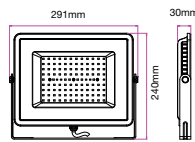

LUMINOUS INTENSITY DISTRIBUTION DIAGRAM

Model	SKU	Watts	Lumen	Box Qty
<u>VT-56-G</u>	764 4000K DAY WHITE 765 6400K WHITE	50w	6000	8 pcs

LUMINOUS INTENSITY DISTRIBUTION DIAGRAM

① METER WIRE

Model	SKU	Watts	Lumen	Box Qty
<u>VT-106-G</u>	770 4000K DAY WHITE 771 6400K WHITE	100w	12000	4 pcs