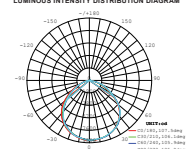

- Diecast aluminium body
- 100° beam angle
- 30,000-hr lifespan
- CRI: >80
- PF: >0.9
- AC:220-240V,50Hz
- IP65 Rating

120
lm/W

More bright, energy efficient
50% better than normal LED

IP65
RATING

5 YEAR
WARRANTY

LUMINOUS INTENSITY DISTRIBUTION DIAGRAM

Model	SKU	Watts	Lumen	Box Qty
<u>VT-56-G</u>	764 4000K DAY WHITE 765 6400K WHITE	50w	6000	8 pcs

LUMINOUS INTENSITY DISTRIBUTION DIAGRAM

① METER WIRE

Model	SKU	Watts	Lumen	Box Qty
<u>VT-106-G</u>	770 4000K DAY WHITE 771 6400K WHITE	100w	12000	4 pcs

LUMINOUS INTENSITY DISTRIBUTION DIAGRAM

① METER WIRE

Model	SKU	Watts	Lumen	Box Qty
<u>VT-156-G</u>	776 4000K DAY WHITE 777 6400K WHITE	150w	18000	2 pcs

LUMINOUS INTENSITY DISTRIBUTION DIAGRAM

① METER WIRE