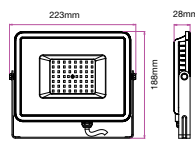

LUMINOUS INTENSITY DISTRIBUTION DIAGRAM

Model	SKU	Watts	Lumen	Box Qty
<u>VT-56-G</u>	764 4000K DAY WHITE 765 6400K WHITE	50w	6000	8 pcs

LUMINOUS INTENSITY DISTRIBUTION DIAGRAM

① METER WIRE

Model	SKU	Watts	Lumen	Box Qty
<u>VT-106-G</u>	770 4000K DAY WHITE 771 6400K WHITE	100w	12000	4 pcs