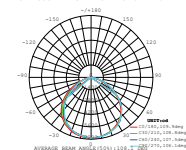

- Diecast aluminium body
- 100° beam angle
- 30,000-hr lifespan
- CRI: >80
- PF: >0.9
- AC:220-240V,50Hz
- IP65 Rating

120
lm/W

More bright, energy efficient
50% better than normal LED

IP65
RATING

5 YEAR
WARRANTY

LUMINOUS INTENSITY DISTRIBUTION DIAGRAM

Model	SKU	Watts	Lumen	Box Qty
<u>VT-56-G</u>	764 4000K DAY WHITE 765 6400K WHITE	50w	6000	8 pcs

LUMINOUS INTENSITY DISTRIBUTION DIAGRAM

① METER WIRE

Model	SKU	Watts	Lumen	Box Qty
<u>VT-106-G</u>	770 4000K DAY WHITE 771 6400K WHITE	100w	12000	4 pcs

LUMINOUS INTENSITY DISTRIBUTION DIAGRAM

① METER WIRE

Model	SKU	Watts	Lumen	Box Qty
<u>VT-156-G</u>	776 4000K DAY WHITE 777 6400K WHITE	150w	18000	2 pcs

LUMINOUS INTENSITY DISTRIBUTION DIAGRAM

① METER WIRE