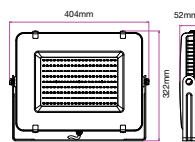

LUMINOUS INTENSITY DISTRIBUTION DIAGRAM

Model	SKU	Watts	Lumen	Box Qty
<u>VT-56-G</u>	764 4000K DAY WHITE 765 6400K WHITE	50w	6000	8 pcs

LUMINOUS INTENSITY DISTRIBUTION DIAGRAM

① METER WIRE

Model	SKU	Watts	Lumen	Box Qty
<u>VT-106-G</u>	770 4000K DAY WHITE 771 6400K WHITE	100w	12000	4 pcs

LUMINOUS INTENSITY DISTRIBUTION DIAGRAM

① METER WIRE

Model	SKU	Watts	Lumen	Box Qty
<u>VT-156-G</u>	776 4000K DAY WHITE 777 6400K WHITE	150w	18000	2 pcs

LUMINOUS INTENSITY DISTRIBUTION DIAGRAM

① METER WIRE