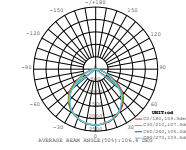

- Diecast aluminium body
- 100° beam angle
- 30,000-hr lifespan
- CRI: >80
- PF: >0.9
- AC:220-240V,50Hz
- IP65 Rating

120
lm/W

More bright, energy efficient
50% better than normal LED

IP65
RATING

5 YEAR
WARRANTY

LUMINOUS INTENSITY DISTRIBUTION DIAGRAM

Model	SKU	Watts	Lumen	Box Qty
<u>VT-56-G</u>	764 4000K DAY WHITE 765 6400K WHITE	50w	6000	8 pcs

LUMINOUS INTENSITY DISTRIBUTION DIAGRAM

① METER WIRE

Model	SKU	Watts	Lumen	Box Qty
<u>VT-106-G</u>	770 4000K DAY WHITE 771 6400K WHITE	100w	12000	4 pcs