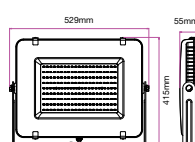

Model	SKU	Watts	Lumen	Box Qty
<u>VT-56-G</u>	764 | 4000K DAY WHITE 765 | 6400K WHITE	50w	6000	8 pcs

① METER WIRE

Model	SKU	Watts	Lumen	Box Qty
<u>VT-106-G</u>	770 | 4000K DAY WHITE 771 | 6400K WHITE	100w	12000	4 pcs

① METER WIRE

Model	SKU	Watts	Lumen	Box Qty
<u>VT-156-G</u>	776 | 4000K DAY WHITE 777 | 6400K WHITE	150w	18000	2 pcs

① METER WIRE

Model	SKU	Watts	Lumen	Box Qty
<u>VT-206-G</u>	789 | 4000K DAY WHITE 790 | 6400K WHITE	200w	24000	2 pcs

① METER WIRE

Model	SKU	Watts	Lumen	Box Qty
<u>VT-306-G</u>	795 | 4000K DAY WHITE 796 | 6400K WHITE	300w	36000	2 pcs