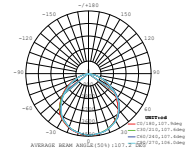

- Diecast aluminium body
- 100° beam angle
- 30,000-hr lifespan
- CRI: >80
- PF: >0.9
- AC:220-240V,50Hz
- IP65 Rating

120
lm/W

More bright, energy efficient
50% better than normal LED

IP65
RATING

5 YEAR
WARRANTY

LUMINOUS INTENSITY DISTRIBUTION DIAGRAM

Model	SKU	Watts	Lumen	Box Qty
<u>VT-56-G</u>	764 4000K DAY WHITE 765 6400K WHITE	50w	6000	8 pcs

LUMINOUS INTENSITY DISTRIBUTION DIAGRAM

① METER WIRE

Model	SKU	Watts	Lumen	Box Qty
<u>VT-106-G</u>	770 4000K DAY WHITE 771 6400K WHITE	100w	12000	4 pcs