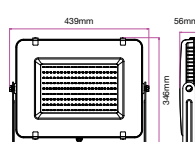

LUMINOUS INTENSITY DISTRIBUTION DIAGRAM

Model	SKU	Watts	Lumen	Box Qty
<u>VT-56-G</u>	764 4000K DAY WHITE 765 6400K WHITE	50w	6000	8 pcs

LUMINOUS INTENSITY DISTRIBUTION DIAGRAM

① METER WIRE

Model	SKU	Watts	Lumen	Box Qty
<u>VT-106-G</u>	770 4000K DAY WHITE 771 6400K WHITE	100w	12000	4 pcs

LUMINOUS INTENSITY DISTRIBUTION DIAGRAM

① METER WIRE

Model	SKU	Watts	Lumen	Box Qty
<u>VT-156-G</u>	776 4000K DAY WHITE 777 6400K WHITE	150w	18000	2 pcs

LUMINOUS INTENSITY DISTRIBUTION DIAGRAM

① METER WIRE