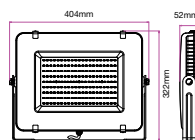

Model	SKU	Watts	Lumen	Box Qty
<u>VT-56-W</u>	762 4000K DAY WHITE 763 6400K WHITE	50w	6000	8 pcs

LUMINOUS INTENSITY DISTRIBUTION DIAGRAM

① METER WIRE

Model	SKU	Watts	Lumen	Box Qty
<u>VT-106-W</u>	768 4000K DAY WHITE 769 6400K WHITE	100w	12000	4 pcs

LUMINOUS INTENSITY DISTRIBUTION DIAGRAM

① METER WIRE

Model	SKU	Watts	Lumen	Box Qty
<u>VT-156-W</u>	774 4000K DAY WHITE 775 6400K WHITE	150w	18000	2 pcs

LUMINOUS INTENSITY DISTRIBUTION DIAGRAM

① METER WIRE