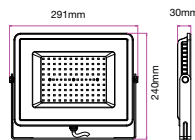

Model	SKU	Watts	Lumen	Box Qty
<u>VT-56-W</u>	762 | 4000K DAY WHITE 763 | 6400K WHITE	50w	6000	8 pcs

① METER WIRE

Model	SKU	Watts	Lumen	Box Qty
<u>VT-106-W</u>	768 | 4000K DAY WHITE 769 | 6400K WHITE	100w	12000	4 pcs

① METER WIRE

Model	SKU	Watts	Lumen	Box Qty
<u>VT-156-W</u>	774 | 4000K DAY WHITE 775 | 6400K WHITE	150w	18000	2 pcs

① METER WIRE

Model	SKU	Watts	Lumen	Box Qty
<u>VT-206-W</u>	787 | 4000K DAY WHITE 788 | 6400K WHITE	200w	24000	2 pcs

① METER WIRE

Model	SKU	Watts	Lumen	Box Qty
<u>VT-306-W</u>	793 | 4000K DAY WHITE 794 | 6400K WHITE	300w	36000	2 pcs