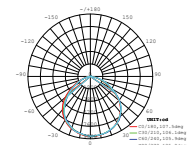

- Diecast aluminium body
- 100° beam angle
- 30,000-hr lifespan
- CRI: >80
- PF: >0.9
- AC:220-240V,50Hz
- IP65 Rating

120
lm/W

More bright, energy efficient
50% better than normal LED

LUMINOUS INTENSITY DISTRIBUTION DIAGRAM

LUMINOUS INTENSITY DISTRIBUTION DIAGRAM

① METER WIRE

Model	SKU	Watts	Lumen	Box Qty
<u>VT-156-W</u>	774 4000K DAY WHITE 775 6400K WHITE	150w	18000	2 pcs

LUMINOUS INTENSITY DISTRIBUTION DIAGRAM

① METER WIRE