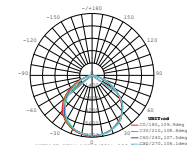

- Diecast aluminium body
- 100° beam angle
- 30,000-hr lifespan
- CRI: >80
- PF: >0.9
- AC:220-240V,50Hz
- IP65 Rating

120
lm/W

More bright, energy efficient
50% better than normal LED

LUMINOUS INTENSITY DISTRIBUTION DIAGRAM

Model	SKU	Watts	Lumen	Box Qty
<u>VT-56-W</u>	762 4000K DAY WHITE 763 6400K WHITE	50w	6000	8 pcs

LUMINOUS INTENSITY DISTRIBUTION DIAGRAM

① METER WIRE

Model	SKU	Watts	Lumen	Box Qty
<u>VT-106-W</u>	768 4000K DAY WHITE 769 6400K WHITE	100w	12000	4 pcs

LUMINOUS INTENSITY DISTRIBUTION DIAGRAM

① METER WIRE

Model	SKU	Watts	Lumen	Box Qty
<u>VT-156-W</u>	774 4000K DAY WHITE 775 6400K WHITE	150w	18000	2 pcs

LUMINOUS INTENSITY DISTRIBUTION DIAGRAM

① METER WIRE