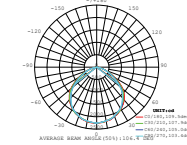

- Diecast aluminium body
- 100° beam angle
- 30,000-hr lifespan
- CRI: >80
- PF: >0.9
- AC:220-240V,50Hz
- IP65 Rating

120
lm/W

More bright, energy efficient
50% better than normal LED

LUMINOUS INTENSITY DISTRIBUTION DIAGRAM