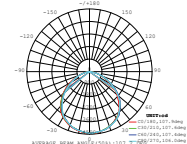

- Diecast aluminium body
- 100° beam angle
- 30,000-hr lifespan
- CRI: >80
- PF: >0.9
- AC:220-240V,50Hz
- IP65 Rating

120
lm/W

More bright, energy efficient
50% better than normal LED

LUMINOUS INTENSITY DISTRIBUTION DIAGRAM

Model	SKU	Watts	Lumen	Box Qty
<u>VT-56-W</u>	762 4000K DAY WHITE 763 6400K WHITE	50w	6000	8 pcs

LUMINOUS INTENSITY DISTRIBUTION DIAGRAM

① METER WIRE

Model	SKU	Watts	Lumen	Box Qty
<u>VT-106-W</u>	768 4000K DAY WHITE 769 6400K WHITE	100w	12000	4 pcs