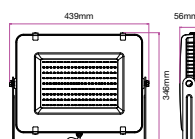

Model	SKU	Watts	Lumen	Box Qty
<u>VT-56-W</u>	762 4000K DAY WHITE 763 6400K WHITE	50w	6000	8 pcs

LUMINOUS INTENSITY DISTRIBUTION DIAGRAM

① METER WIRE

Model	SKU	Watts	Lumen	Box Qty
<u>VT-106-W</u>	768 4000K DAY WHITE 769 6400K WHITE	100w	12000	4 pcs

LUMINOUS INTENSITY DISTRIBUTION DIAGRAM

① METER WIRE

Model	SKU	Watts	Lumen	Box Qty
<u>VT-156-W</u>	774 4000K DAY WHITE 775 6400K WHITE	150w	18000	2 pcs

LUMINOUS INTENSITY DISTRIBUTION DIAGRAM

① METER WIRE