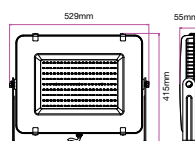

Model	SKU	Watts	Lumen	Box Qty
<u>VT-56-W</u>	762 | 4000K DAY WHITE 763 | 6400K WHITE	50w	6000	8 pcs

① METER WIRE

Model	SKU	Watts	Lumen	Box Qty
<u>VT-106-W</u>	768 | 4000K DAY WHITE 769 | 6400K WHITE	100w	12000	4 pcs

① METER WIRE

Model	SKU	Watts	Lumen	Box Qty
<u>VT-156-W</u>	774 | 4000K DAY WHITE 775 | 6400K WHITE	150w	18000	2 pcs

① METER WIRE

Model	SKU	Watts	Lumen	Box Qty
<u>VT-206-W</u>	787 | 4000K DAY WHITE 788 | 6400K WHITE	200w	24000	2 pcs

① METER WIRE

Model	SKU	Watts	Lumen	Box Qty
<u>VT-306-W</u>	793 | 4000K DAY WHITE 794 | 6400K WHITE	300w	36000	2 pcs