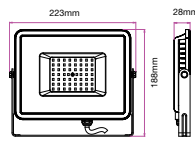

- Diecast aluminium body
- 100° beam angle
- 30,000-hr lifespan
- CRI: >80
- PF: >0.9
- AC:220-240V,50Hz
- IP65 Rating

120
lm/W

More bright, energy efficient
50% better than normal LED

LUMINOUS INTENSITY DISTRIBUTION DIAGRAM