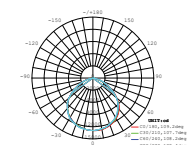

- Diecast aluminium body
- 100° beam angle
- 30,000-hr lifespan
- CRI: >80
- PF: >0.9
- AC:220-240V,50Hz
- IP65 Rating

120
lm/W

More bright, energy efficient
50% better than normal LED

LUMINOUS INTENSITY DISTRIBUTION DIAGRAM

LUMINOUS INTENSITY DISTRIBUTION DIAGRAM

① METER WIRE

Model	SKU	Watts	Lumen	Box Qty
<u>VT-156-W</u>	774 4000K DAY WHITE 775 6400K WHITE	150w	18000	2 pcs

LUMINOUS INTENSITY DISTRIBUTION DIAGRAM

① METER WIRE

Model	SKU	Watts	Lumen	Box Qty
<u>VT-206-W</u>	787 4000K DAY WHITE 788 6400K WHITE	200w	24000	2 pcs

LUMINOUS INTENSITY DISTRIBUTION DIAGRAM

① METER WIRE

Model	SKU	Watts	Lumen	Box Qty
<u>VT-306-W</u>	793 4000K DAY WHITE 794 6400K WHITE	300w	36000	2 pcs