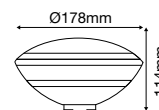

Pool Lights-PAR56

- AC/DC:12V,50Hz
- PF:
- CRI: >80
- 120° Beam Angle
- Body Type: Glass
- Cutting Size: NA

Model	SKU	Watts	Lumen	Box Qty
<u>VT-1258</u>	7556 – 3000K WARM WHITE 7557 – BLUE 7555 – 6400K WHITE	8w	800	12

Pool Lights-PAR56

- AC/DC:12V,50Hz
- PF:
- CRI: >80
- 120° Beam Angle
- Body Type: Glass
- Cutting Size: NA

Model	SKU	Watts	Lumen	Box Qty
<u>VT-1262</u>	7560 – 3000K WARM WHITE 7561 – BLUE 7559 – 6500K WHITE	12w	1200	12

Pool Lights-PAR56-RGB

- AC/DC:12V,50Hz
- PF:
- CRI: >80
- 120° Beam Angle
- Body Type: Glass
- Cutting Size: NA

Model	SKU	Watts	Lumen	Box Qty
<u>VT-1268</u>	7558 – RGB	8w	800	12

Pool Lights-PAR56-RGB

- AC/DC:12V,50Hz
- PF:
- CRI: >80
- 120° Beam Angle
- Body Type: Glass
- Cutting Size: NA