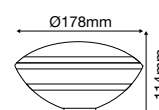

Pool Lights-PAR56

- AC/DC:12V,50Hz
- PF:
- CRI: >80
- 120° Beam Angle
- Body Type: Glass
- Cutting Size: NA

Model	SKU	Watts	Lumen	Box Qty
<u>VT-1258</u>	7556 – 3000K WARM WHITE 7557 – BLUE 7555 – 6400K WHITE	8w	800	12

Pool Lights-PAR56

- AC/DC:12V,50Hz
- PF:
- CRI: >80
- 120° Beam Angle
- Body Type: Glass
- Cutting Size: NA

Model	SKU	Watts	Lumen	Box Qty
<u>VT-1262</u>	7560 – 3000K WARM WHITE 7561 – BLUE 7559 – 6500K WHITE	12w	1200	12

Pool Lights-PAR56-RGB

- AC/DC:12V,50Hz
- PF:
- CRI: >80
- 120° Beam Angle
- Body Type: Glass
- Cutting Size: NA

Model	SKU	Watts	Lumen	Box Qty
<u>VT-1268</u>	7558 – RGB	8w	800	12

Pool Lights-PAR56-RGB

- AC/DC:12V,50Hz
- PF:
- CRI: >80
- 120° Beam Angle
- Body Type: Glass
- Cutting Size: NA