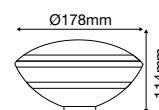

Pool Lights-PAR56

- AC/DC:12V,50Hz
- PF:
- CRI: >80
- 120° Beam Angle
- Body Type: Glass
- Cutting Size: NA

Model	SKU	Watts	Lumen	Box Qty
<u>VT-1262</u>	7560 – 3000K WARM WHITE 7561 – BLUE 7559 – 6500K WHITE	12w	1200	12

Pool Lights-PAR56-RGB

- AC/DC:12V,50Hz
- PF:
- CRI: >80
- 120° Beam Angle
- Body Type: Glass
- Cutting Size: NA

Model	SKU	Watts	Lumen	Box Qty
<u>VT-1268</u>	7558 – RGB	8w	800	12

Pool Lights-PAR56-RGB

- AC/DC:12V,50Hz
- PF:
- CRI: >80
- 120° Beam Angle
- Body Type: Glass
- Cutting Size: NA