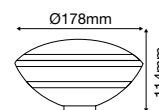

Pool Lights-PAR56

- AC/DC:12V,50Hz
- PF:
- CRI: >80
- 120° Beam Angle
- Body Type: Glass
- Cutting Size: NA

Model	SKU	Watts	Lumen	Box Qty
<u>VT-1258</u>	7556 – 3000K WARM WHITE 7557 – BLUE 7555 – 6400K WHITE	8w	800	12

Pool Lights-PAR56

- AC/DC:12V,50Hz
- PF:
- CRI: >80
- 120° Beam Angle
- Body Type: Glass
- Cutting Size: NA

Model	SKU	Watts	Lumen	Box Qty
<u>VT-1262</u>	7560 – 3000K WARM WHITE 7561 – BLUE 7559 – 6500K WHITE	12w	1200	12

Pool Lights-PAR56-RGB

- AC/DC:12V,50Hz
- PF:
- CRI: >80
- 120° Beam Angle
- Body Type: Glass
- Cutting Size: NA

Model	SKU	Watts	Lumen	Box Qty
<u>VT-1268</u>	7558 – RGB	8w	800	12

Pool Lights-PAR56-RGB

- AC/DC:12V,50Hz
- PF:
- CRI: >80
- 120° Beam Angle
- Body Type: Glass
- Cutting Size: NA