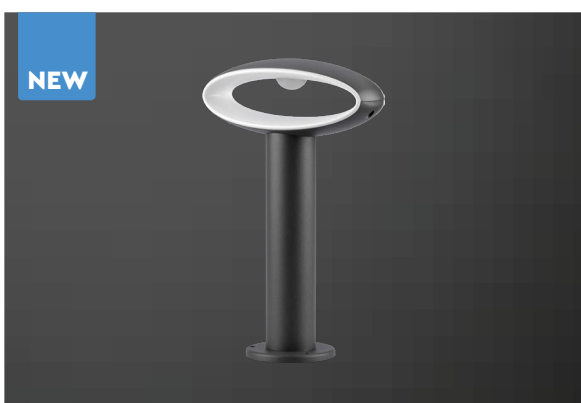

Garden Spike Light

- AC:100-240V,50/60Hz
- PF: >0.6
- CRI: >80
- 30° Beam Angle
- Body Type: Aluminium
- Size: 73×255mm

Model	SKU	Watts	Lumen	Box Qty
<u>VT-857-B</u>	7544 - 3000K WARM WHITE 7545 - 4000K DAY WHITE 7546 - GREEN	12w	720	50

Garden Spike Light

- AC:100-240V,50/60Hz
- PF: >0.6
- CRI: >80
- 30° Beam Angle
- Body Type: Aluminium
- Size: 73×255mm

Model	SKU	Watts	Lumen	Box Qty
<u>VT-857-W</u>	7547 - 3000K WARM WHITE 7548 - 4000K DAY WHITE 7549 - GREEN	12w	720	50

Garden Spike Light

- AC:100-240V,50/60Hz
- PF: >0.6
- CRI: >80
- 30° Beam Angle
- Body Type: Aluminium
- Size: 73×255mm

Model	SKU	Watts	Lumen	Box Qty
<u>VT-857-G</u>	7550 - 3000K WARM WHITE 7551 - 4000K DAY WHITE 7552 - GREEN	12w	720	50