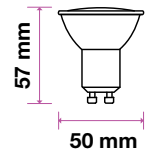

Spotlights-GU10-Lens-38°

- GU10 Base
- Shape
- AC:220-240V,50Hz
- PF: >0.5
- CRI: >80
- 38° Beam Angle

Model	SKU	Watts	EQUIV.W	Lumen	Box Qty
VT-2305	2796 - 3000K WARM WHITE	5w	50w	380	200
	2797 - 4000K DAY WHITE				

Spotlights-GU10-Milky Cover-110°

- GU10 Base
- Shape
- AC:220-240V,50Hz
- PF: >0.4
- CRI: >80
- 110° Beam Angle

Model	SKU	Watts	EQUIV.W	Lumen	Box Qty
VT-1975	1685 - 3000K WARM WHITE	5w	35w	400	200
	1686 - 4000K DAY WHITE				
	1687 - 6000K WHITE				

GU10-3PC Pack-Fitting

- GU10 Base
- Shape
- AC:200-240V,50/60Hz
- PF: >0.5
- CRI: >80
- 110° Beam Angle

3 pcs Pack

Model	SKU	Watts	EQUIV.W	Lumen	Box Qty
VT-3333	8881 - 3000K WARM WHITE	5w	35w	400	20
	8882 - 4000K DAY WHITE				
	8883 - 6400K WHITE				