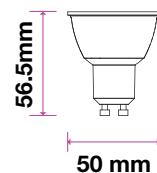

Spotlights-GU10-Lens-38°

- GU10 Base
- Shape
- AC:220-240V,50Hz
- PF: >0.5
- CRI: >95
- 38° Beam Angle

Model	SKU	Watts	EQUIV.W	Lumen	Box Qty
VT-2206	7497 - 2700K WARM WHITE	6w	55w	400	200
	7498 - 4000K DAY WHITE				
	7499 - 6400K WHITE				

Spotlights-GU10-Lens-38°

- GU10 Base
- Shape
- AC:220-240V,50Hz
- PF: >0.5
- CRI: >80
- 38° Beam Angle

Model	SKU	Watts	EQUIV.W	Lumen	Box Qty
VT-2305	2796 - 3000K WARM WHITE	5w	50w	380	200
	2797 - 4000K DAY WHITE				

Spotlights-GU10-Milky Cover-110°

- GU10 Base
- Shape
- AC:220-240V,50Hz
- PF: >0.4
- CRI: >80
- 110° Beam Angle

Model	SKU	Watts	EQUIV.W	Lumen	Box Qty
VT-1975	1685 - 3000K WARM WHITE	5w	35w	400	200
	1686 - 4000K DAY WHITE				
	1687 - 6000K WHITE				

GU10-3PC Pack-Fitting

- GU10 Base
- Shape
- AC:200-240V,50/60Hz
- PF: >0.5
- CRI: >80
- 110° Beam Angle

3 pcs Pack

Model	SKU	Watts	EQUIV.W	Lumen	Box Qty
VT-3333	8881 - 3000K WARM WHITE	5w	35w	400	20
	8882 - 4000K DAY WHITE				
	8883 - 6400K WHITE				