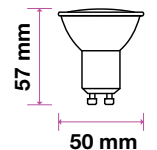

Spotlights-GU10-Milky Cover-110°

- GU10 Base
- Shape
- AC:220-240V,50Hz
- PF: >0.4
- CRI: >80
- 110° Beam Angle

Model	SKU	Watts	EQUIV.W	Lumen	Box Qty
VT-1975	1685 - 3000K WARM WHITE	5w	35w	400	200
	1686 - 4000K DAY WHITE				
	1687 - 6000K WHITE				

GU10-3PC Pack-Fitting

- GU10 Base
- Shape
- AC:200-240V,50/60Hz
- PF: >0.5
- CRI: >80
- 110° Beam Angle

3 pcs Pack

Model	SKU	Watts	EQUIV.W	Lumen	Box Qty
VT-3333	8881 - 3000K WARM WHITE	5w	35w	400	20
	8882 - 4000K DAY WHITE				
	8883 - 6400K WHITE				