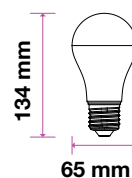

Model	SKU	Watts	EQUIV.W	Lumen	Box Qty
VT-2217	7485 - 2700K WARM WHITE	17w	100w	1521	100
	7486 - 4000K DAY WHITE				
	7487 - 6400K WHITE