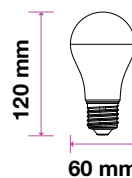

LED Candle Bulb CRI>

- E14 Base
- Candle Shape
- AC:220-240V,50Hz
- PF: >0.5
- CRI: >95
- 200° Beam Angle

Model	SKU	Watts	EQUIV.W	Lumen	Box Qty
VT-2226	7494 - 2700K WARM WHITE	5.5w	40w	470	200
	7495 - 4000K DAY WHITE				
	7496 - 6400K WHITE				

LED A60 Bulb CRI>95

- E27 Base
- A60 Shape
- AC:220-240V,50Hz
- PF: >0.5
- CRI: >95
- 200° Beam Angle

Model	SKU	Watts	EQUIV.W	Lumen	Box Qty
VT-2210	7479 - 2700K WARM WHITE	10w	60w	806	100
	7480 - 4000K DAY WHITE				
	7481 - 6400K WHITE				

LED A60 Bulb CRI>96

- E27 Base
- A60 Shape
- AC:220-240V,50Hz
- PF: >0.5
- CRI: >95
- 200° Beam Angle

Model	SKU	Watts	EQUIV.W	Lumen	Box Qty
VT-2212	7482 - 2700K WARM WHITE	12w	75w	1055	100
	7483 - 4000K DAY WHITE				
	7484 - 6400K WHITE				