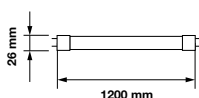

## LED TUBES | T8 Vegetable Tube-120cm

- G13 Holder
- AC:180-240V,50Hz
- PF: >0.9
- CRI: >95
- 160° Beam Angle
- On/Off: >15,000
- Life span:20,000 Hours
- Body Type: Glass with PET
- Instant start :0-100% in < 1s

## LED TUBES | T8 Seafood Tube-120cm

- G13 Holder
- AC:180-240V,50/60Hz
- PF: >0.9
- CRI: >95
- 160° Beam Angle
- On/Off: >15,000
- Life span:20,000 Hours
- Body Type: Glass with PET
- Instant start :0-100% in < 1s