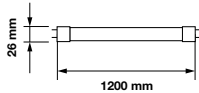

## LED TUBES | T8 Bread Tube-120cm

- G13 Holder
- AC:180-240V,50Hz
- PF: >0.9
- CRI: >95
- 160° Beam Angle
- On/Off: >15,000
- Life span:20,000 Hours
- Body Type: Glass with PET
- Instant start :0-100% in < 1s

## LED TUBES | T8 Vegetable Tube-120cm

- G13 Holder
- AC:180-240V,50Hz
- PF: >0.9
- CRI: >95
- 160° Beam Angle
- On/Off: >15,000
- Life span:20,000 Hours
- Body Type: Glass with PET
- Instant start :0-100% in < 1s

## LED TUBES | T8 Seafood Tube-120cm

- G13 Holder
- AC:180-240V,50/60Hz
- PF: >0.9
- CRI: >95
- 160° Beam Angle
- On/Off: >15,000
- Life span:20,000 Hours
- Body Type: Glass with PET
- Instant start :0-100% in < 1s