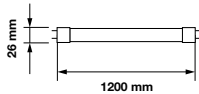

## LED TUBES | T8 Bread Tube-120cm

- G13 Holder
- AC:180-240V,50Hz
- PF: >0.9
- CRI: >95
- 160° Beam Angle
- On/Off: >15,000
- Life span:20,000 Hours
- Body Type: Glass with PET
- Instant start :0-100% in < 1s

## LED TUBES | T8 Vegetable Tube-120cm

- G13 Holder
- AC:180-240V,50Hz
- PF: >0.9
- CRI: >95
- 160° Beam Angle
- On/Off: >15,000
- Life span:20,000 Hours
- Body Type: Glass with PET
- Instant start :0-100% in < 1s

## LED TUBES | T8 Seafood Tube-120cm

- G13 Holder
- AC:180-240V,50/60Hz
- PF: >0.9
- CRI: >95
- 160° Beam Angle
- On/Off: >15,000
- Life span:20,000 Hours
- Body Type: Glass with PET
- Instant start :0-100% in < 1s