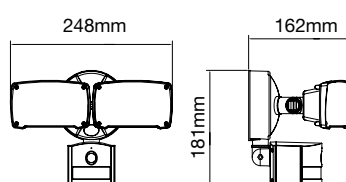

### PIR Sensor-WIFI-Camera

- Detection Distance: 0-12M
- Detection Angle: 180°
- Video Compression: H.264 / MJPEG dual video stream
- Image Resolution: 1280\*720
- Image sensor: 1/4 " 1Megapixel CMOS
- Pixels: 1 million pixels
- Delay Time: 0-30S
- AC:100-240V,50/60Hz
- PF: >0.5
- CRI: >70
- 180° Beam Angle
- 248x 162x 181mm180°

### PIR Sensor-WIFI-Camera

- Detection Distance: 0-12M
- Detection Angle: 180°
- Video Compression: H.264 / MJPEG dual video stream
- Image Resolution: 1280\*720
- Image sensor: 1/4 " 1Megapixel CMOS
- Pixels: 1 million pixels
- Delay Time: 0-30S
- AC:100-240V,50/60Hz
- PF: >0.5
- CRI: >70
- 180° Beam Angle
- 248x162x181mm180°