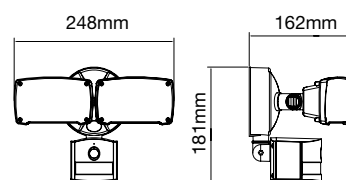

### PIR Sensor-WIFI-Camera

- Detection Distance: 0-12M
- Detection Angle: 180°
- Video Compression: H.264 / MJPEG dual video stream
- Image Resolution: 1280\*720
- Image sensor: 1/4 " 1Megapixel CMOS
- Pixels: 1 million pixels
- Delay Time: 0-30S
- AC:100-240V,50/60Hz
- PF: >0.5
- CRI: >70
- 180° Beam Angle
- 248x 162x 181mm180°

### PIR Sensor-WIFI-Camera

- Detection Distance: 0-12M
- Detection Angle: 180°
- Video Compression: H.264 / MJPEG dual video stream
- Image Resolution: 1280\*720
- Image sensor: 1/4 " 1Megapixel CMOS
- Pixels: 1 million pixels
- Delay Time: 0-30S
- AC:100-240V,50/60Hz
- PF: >0.5
- CRI: >70
- 180° Beam Angle
- 248x162x181mm180°