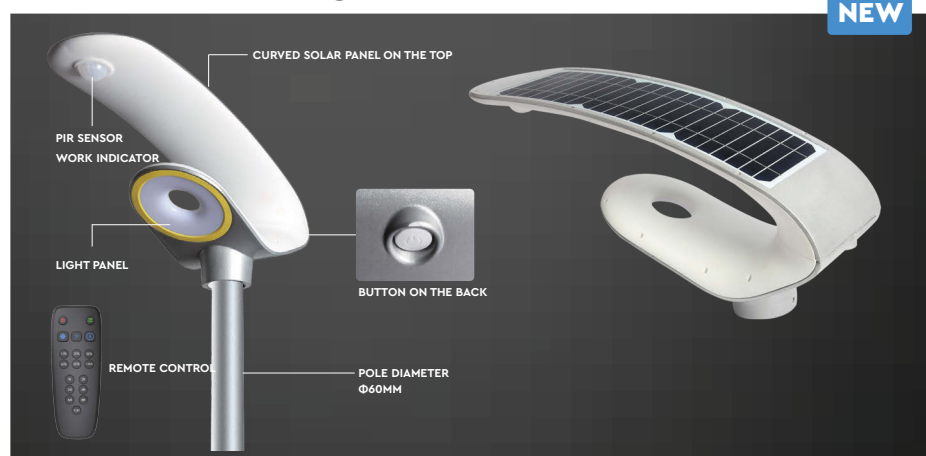

Model	SKU	Watts	Lumen	Dimension	Box Qty
<u>VT-130W</u>	5505 - 4000K DAY WHITE 5506 - 6400K WHITE	20w	2000