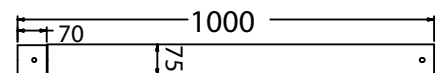

Pole for Solar Garden Light

11258

- Size: 3 meter (1000×3pcs)

LED SOLAR LIGHTS | Solar Garden Light with Sensor

NEW

- LiFePO4 32700, 6.4V 6000mAh Battery
- No. of LED: 120pcs
- Detecting Angle: 120°
- Sensing Range: <8Mtr
- Charging Time: 8 Hours
- Working Time: Constant Lighting Mode: 3 nights+ Sensor Mode: 5 nights+
- IP Rating: IP65
- Body Type: Aluminium+ABS