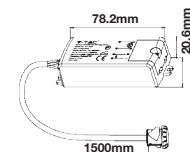

## Infrared-Hand Gesture Detecion

VT-8025

SKU: 5084

On/Off via Moving Hand

**Sensor Type:** Infrared  
**Colour:** White  
**Body Type:** Plastic  
**IP Rating:** IP20  
**Detection Range:** 30°  
**Detection Distance:** 5cm/6cm(<24°C)

**Voltage:** AC:110-240V,50/60Hz  
**Dimension:** 35.5×78.2×20.6mm  
**Box Qty:** 100 Pcs  
**Rated Load:** Max 200W(LED)

## Infrared-Door Detection

VT-8026

SKU: 5085

On/Off via the opening and closing of the door

**Sensor Type:** Infrared  
**Colour:** White  
**Body Type:** Plastic  
**IP Rating:** IP20  
**Detection Range:** 30°  
**Detection Distance:** 5cm/6cm(<24°C)