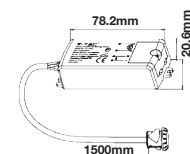

## Microwave Sensor

VT-8084-W

SKU: 15021

**Sensor Type:** Microwave  
**Colour:** White  
**Body Type:** PC+Glass  
**IP Rating:** IP65  
**Detection Range:** 180°  
**Detection Distance:** 5-15m

**Ambient Light:** <3-2000LUX (adjustable)  
**Voltage:** AC:220-240V,50/60Hz  
**Dimension:** 95×50×95mm  
**Time Delay:** Min.10sec±3sec, Max. 12min±1min  
**Box Qty:** 50 Pcs  
**Rated Load:** 300w(LED)

## Infrared-Hand Gesture Detecion

VT-8025

SKU: 5084

On/Off via Moving Hand

**Sensor Type:** Infrared  
**Colour:** White  
**Body Type:** Plastic  
**IP Rating:** IP20  
**Detection Range:** 30°  
**Detection Distance:** 5cm/6cm(<24°C)

**Voltage:** AC:110-240V,50/60Hz  
**Dimension:** 35.5×78.2×20.6mm  
**Box Qty:** 100 Pcs  
**Rated Load:** Max 200W(LED)

**Voltage:** AC:110-240V,50/60Hz  
**Dimension:** 35.5×78.2×18.7mm  
**Box Qty:** 100 Pcs  
**Rated Load:** Max 200W(LED)