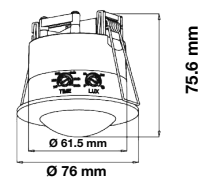

## Infrared Sensor

VT-8029

SKU: 5090

<b>Sensor Type:</b>	Infrared	<b>Ambient Light:</b>	<3-2000LUX(adjustable)
<b>Colour:</b>	White	<b>Voltage:</b>	AC:220-240V,50/60Hz
<b>Body Type:</b>	PC	<b>Dimension:</b>	76×75.6mm
<b>IP Rating:</b>	IP20	<b>Time Delay:</b>	Min. 10sec±3sec, Max. 15min±2min
<b>Detection Range:</b>	360°	<b>Box Qty:</b>	50 Pcs
<b>Detection Distance:</b>	Max. 6m(<24°C)	<b>Rated Load:</b>	Max 300W(LED)

## Infrared Sensor-Moving Head

VT-8030

SKU: 5091

<b>Sensor Type:</b>	Infrared	<b>Ambient Light:</b>	<3-2000LUX(adjustable)
<b>Colour:</b>	White	<b>Voltage:</b>	AC:220-240V,50/60Hz
<b>Body Type:</b>	PC	<b>Dimension:</b>	98×73×82mm
<b>IP Rating:</b>	IP20	<b>Time Delay:</b>	Min. 10sec±3sec, Max. 15min±2min
<b>Detection Range:</b>	360°	<b>Box Qty:</b>	50 Pcs
<b>Detection Distance:</b>	Max. 8m(<24°C)	<b>Rated Load:</b>	Max 400W(LED)

## Infrared Sensor-IP44

VT-8003-W

SKU: 4967

<b>Sensor Type:</b>	Infrared	<b>Ambient Light:</b>	<3-2000LUX(adjustable)
<b>Colour:</b>	White	<b>Voltage:</b>	AC:220-240V,50/60Hz
<b>Body Type:</b>	PC	<b>Dimension:</b>	86.4×60.4×98mm
<b>IP Rating:</b>	IP44	<b>Time Delay:</b>	Min. 10sec±3sec, Max. 7min±2min
<b>Detection Range:</b>	180°	<b>Box Qty:</b>	50 Pcs
<b>Detection Distance:</b>	Max. 12m(<24°C)	<b>Rated Load:</b>	Max 300W(LED)

## Infrared Sensor-IP44

VT-8003-B

SKU: 5077

<b>Sensor Type:</b>	Infrared	<b>Ambient Light:</b>	<3-2000LUX(adjustable)
<b>Colour:</b>	Black	<b>Voltage:</b>	AC:220-240V,50/60Hz
<b>Body Type:</b>	PC	<b>Dimension:</b>	86.4×60.4×98mm
<b>IP Rating:</b>	IP44	<b>Time Delay:</b>	Min. 10sec±3sec, Max. 7min±2min
<b>Detection Range:</b>	180°	<b>Box Qty:</b>	50 Pcs
<b>Detection Distance:</b>	Max. 12m(<24°C)	<b>Rated Load:</b>	Max 300W(LED)