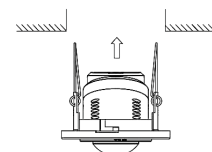

## Infrared Sensor-Moving Head

VT-8030

SKU: 5091

<b>Sensor Type:</b>	Infrared	<b>Ambient Light:</b>	<3-2000LUX(adjustable)
<b>Colour:</b>	White	<b>Voltage:</b>	AC:220-240V,50/60Hz
<b>Body Type:</b>	PC	<b>Dimension:</b>	98×73×82mm
<b>IP Rating:</b>	IP20	<b>Time Delay:</b>	Min. 10sec±3sec, Max. 15min±2min
<b>Detection Range:</b>	360°	<b>Box Qty:</b>	50 Pcs
<b>Detection Distance:</b>	Max. 8m(<24°C)	<b>Rated Load:</b>	Max 400W(LED)