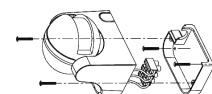

Sensor Type:	Infrared	Ambient Light:	<3-2000LUX(adjustable)
Colour:	White	Voltage:	AC:220-240V,50/60Hz
Body Type:	PC	Dimension:	86.4×60.4×98mm
IP Rating:	IP44	Time Delay:	Min. 10sec±3sec, Max. 7min±2min
Detection Range:	180°	Box Qty:	50 Pcs
Detection Distance:	Max. 12m(<24°C)	Rated Load:	Max 300W(LED)