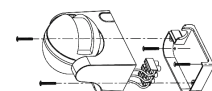

Sensor Type:	Infrared	Ambient Light:	<3-2000LUX(adjustable)
Colour:	Black	Voltage:	AC:220-240V,50/60Hz
Body Type:	PC	Dimension:	86.4×60.4×98mm
IP Rating:	IP44	Time Delay:	Min. 10sec±3sec, Max. 7min±2min
Detection Range:	180°	Box Qty:	50 Pcs
Detection Distance:	Max. 12m(<24°C)	Rated Load:	Max 300W(LED)