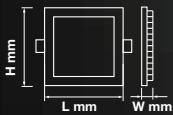

LED MINI PANELS | SG Series

- AC:85-265V,50/60Hz
- PF: >0.9
- CRI: >80
- 120° Beam Angle
- Life span:20,000 Hours
- Body Type: Aluminium(PKW)

Model	SKU	Watts	Lumen	Size	Cutting Size	Box Qty
<u>VT-1500 SQ</u>	4826 - 3000K WARM WHITE	15w Square	1500	160×160×20mm	140×140mm	20
<u>VT-2200 RD</u>	4833 - 6400K WHITE	22w Round	2200	Ø240×20mm	Ø220mm	20

LED MINI PANELS | Surface Series

- AC:85-265V,50/60Hz
- PF: >0.9
- CRI: >80
- 120° Beam Angle
- Life span:20,000 Hours
- Body Type: Aluminium

Model	SKU	Watts	Lumen	Size	Cutting Size	Box Qty
<u>VT-1408 SQ</u>	4802 - 3000K WARM WHITE	8w Square	800	107×107×35mm	N/A	40
<u>VT-1415 SQ</u>	4808 - 3000K WARM WHITE	15w Square	1500	155×155×35mm	N/A	20