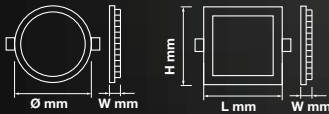

LED MINI PANELS | SG Series

- AC:85-265V,50/60Hz
- PF: >0.9
- CRI: >80
- 120° Beam Angle
- Life span:20,000 Hours
- Body Type: Aluminium(PKW)

Model	SKU	Watts	Lumen	Size	Cutting Size	Box Qty
<u>VT-1500 SQ</u>	4826 - 3000K WARM WHITE	15w Square	1500	160×160×20mm	140×140mm	20
<u>VT-2200 RD</u>	4833 - 6400K WHITE	22w Round	2200	Ø240×20mm	Ø220mm	20

LED MINI PANELS | Surface Series

- AC:85-265V,50/60Hz
- PF: >0.9
- CRI: >80
- 120° Beam Angle
- Life span:20,000 Hours
- Body Type: Aluminium

Model	SKU	Watts	Lumen	Size	Cutting Size	Box Qty
<u>VT-1408 SQ</u>	4802 - 3000K WARM WHITE	8w Square	800	107×107×35mm	N/A	40
<u>VT-1415 SQ</u>	4808 - 3000K WARM WHITE	15w Square	1500	155×155×35mm	N/A	20