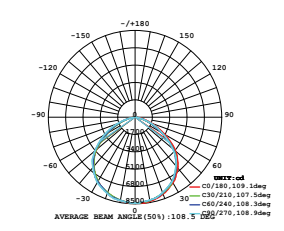

- Diecast body
- 100° beam angle
- 30,000-hr lifespan
- CRI: >80
- PF: >0.9
- AC:220-240V,50Hz
- IP65 Rating

IP65
 RATING

5 YEAR
 WARRANTY

LUMINOUS INTENSITY DISTRIBUTION DIAGRAM

① METER WIRE

Model	SKU	Watts	Lumen	Box Qty
VT-150-W	478 3000K WARM WHITE	150w	12000	2 pcs
	479 4000K DAY WHITE			
	480 6400K WHITE			

LUMINOUS INTENSITY DISTRIBUTION DIAGRAM

① METER WIRE

Model	SKU	Watts	Lumen	Box Qty
VT-200-W	420 4000K DAY WHITE	200w	16000	2 pcs
	421 6400K WHITE			

LUMINOUS INTENSITY DISTRIBUTION DIAGRAM

① METER WIRE

Model	SKU	Watts	Lumen	Box Qty
VT-300-W	486 4000K DAY WHITE	300w	24000	2 pcs
	487 6400K WHITE			