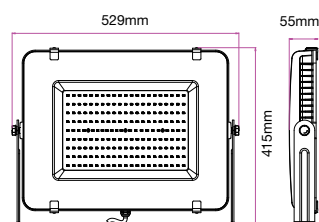

- Diecast body
- 100° beam angle
- 30,000-hr lifespan
- CRI: >80
- PF: >0.9
- AC:220-240V,50Hz
- IP65 Rating

IP65
 RATING

5 YEAR
 WARRANTY

LUMINOUS INTENSITY DISTRIBUTION DIAGRAM

① METER WIRE

Model	SKU	Watts	Lumen	Box Qty
VT-150-W	478 3000K WARM WHITE	150w	12000	2 pcs
	479 4000K DAY WHITE			
	480 6400K WHITE			

LUMINOUS INTENSITY DISTRIBUTION DIAGRAM

① METER WIRE

Model	SKU	Watts	Lumen	Box Qty
VT-200-W	420 4000K DAY WHITE	200w	16000	2 pcs
	421 6400K WHITE			

LUMINOUS INTENSITY DISTRIBUTION DIAGRAM

① METER WIRE

Model	SKU	Watts	Lumen	Box Qty
VT-300-W	486 4000K DAY WHITE	300w	24000	2 pcs
	487 6400K WHITE			