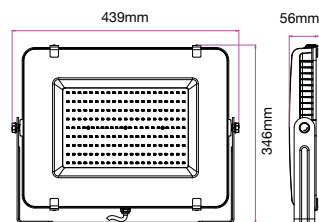

- Diecast body
- 100° beam angle
- 30,000-hr lifespan
- CRI: >80
- PF: >0.9
- AC:220-240V,50Hz
- IP65 Rating

IP65
 RATING

5 YEAR
 WARRANTY

LUMINOUS INTENSITY DISTRIBUTION DIAGRAM

① METER WIRE

Model	SKU	Watts	Lumen	Box Qty
VT-150-W	478 3000K WARM WHITE	150w	12000	2 pcs
	479 4000K DAY WHITE			
	480 6400K WHITE			

LUMINOUS INTENSITY DISTRIBUTION DIAGRAM

① METER WIRE

Model	SKU	Watts	Lumen	Box Qty
VT-200-W	420 4000K DAY WHITE	200w	16000	2 pcs
	421 6400K WHITE			

LUMINOUS INTENSITY DISTRIBUTION DIAGRAM

① METER WIRE

Model	SKU	Watts	Lumen	Box Qty
VT-300-W	486 4000K DAY WHITE	300w	24000	2 pcs
	487 6400K WHITE			