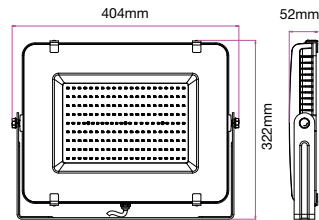

LED FLOODLIGHTS | Slimline White Body

V-TAC's PRO Series LED floodlights are equipped with Samsung LED chips for a well-diffused, high-performance outdoor lighting encased in a diecast IP65 body for durability. Available in 10w to 300 watts, in a clean and ivory white finish. Select models come with a one (1) metre wire.

- Diecast body
- 100° beam angle
- 30,000-hr lifespan
- CRI: >80
- PF: >0.9
- AC:220-240V,50Hz
- IP65 Rating

IP65
 RATING

5 YEAR
 WARRANTY

LUMINOUS INTENSITY DISTRIBUTION DIAGRAM

① METER WIRE

Model	SKU	Watts	Lumen	Box Qty
VT-150-W	478 3000K WARM WHITE	150w	12000	2 pcs
	479 4000K DAY WHITE			
	480 6400K WHITE			