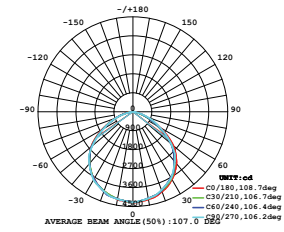

- Diecast body
- 100° beam angle
- 30,000-hr lifespan
- CRI: >80
- PF: >0.9
- AC:220-240V,50Hz
- IP65 Rating

IP65
 RATING

5 YEAR
 WARRANTY

LUMINOUS INTENSITY DISTRIBUTION DIAGRAM

① METER WIRE

Model	SKU	Watts	Lumen	Box Qty
VT-150-W	478 3000K WARM WHITE	150w	12000	2 pcs
	479 4000K DAY WHITE			
	480 6400K WHITE			

LUMINOUS INTENSITY DISTRIBUTION DIAGRAM

① METER WIRE

Model	SKU	Watts	Lumen	Box Qty
VT-200-W	420 4000K DAY WHITE	200w	16000	2 pcs
	421 6400K WHITE			

LUMINOUS INTENSITY DISTRIBUTION DIAGRAM

① METER WIRE

Model	SKU	Watts	Lumen	Box Qty
VT-300-W	486 4000K DAY WHITE	300w	24000	2 pcs
	487 6400K WHITE			