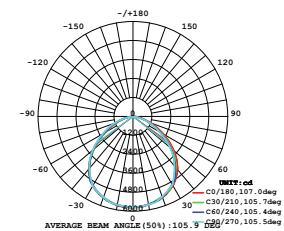

- Diecast body
- 100° beam angle
- 30,000-hr lifespan
- CRI: >80
- PF: >0.9
- AC:220-240V,50Hz
- IP65 Rating

IP65
 RATING

5 YEAR
 WARRANTY

LUMINOUS INTENSITY DISTRIBUTION DIAGRAM

① METER WIRE

Model	SKU	Watts	Lumen	Box Qty
VT-150-W	478 3000K WARM WHITE	150w	12000	2 pcs
	479 4000K DAY WHITE			
	480 6400K WHITE			

LUMINOUS INTENSITY DISTRIBUTION DIAGRAM

① METER WIRE

Model	SKU	Watts	Lumen	Box Qty
VT-200-W	420 4000K DAY WHITE	200w	16000	2 pcs
	421 6400K WHITE			

LUMINOUS INTENSITY DISTRIBUTION DIAGRAM

① METER WIRE

Model	SKU	Watts	Lumen	Box Qty
VT-300-W	486 4000K DAY WHITE	300w	24000	2 pcs
	487 6400K WHITE			