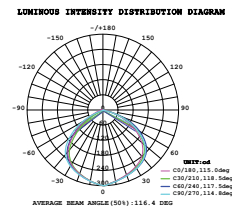

LED FLOODLIGHTS | Slimline-Grey Body

V-TAC's PRO Series LED floodlights are equipped with Samsung LED chips for a well-diffused, high-performance outdoor lighting encased in a diecast IP65 body for durability. Available in 10w to 300 watts, in a modern, neutral grey finish. Select models come with a one (1) metre wire.

- Diecast body
- 100° beam angle
- 30,000-hr lifespan
- CRI: >80
- PF: >0.9
- AC:220-240V,50Hz
- IP65 Rating

Model	SKU	Watts	Lumen	Box Qty
VT-10-G	430 3000K WARM WHITE	10w	800	20 pcs
	431 4000K DAY WHITE			
	432 6400K WHITE			