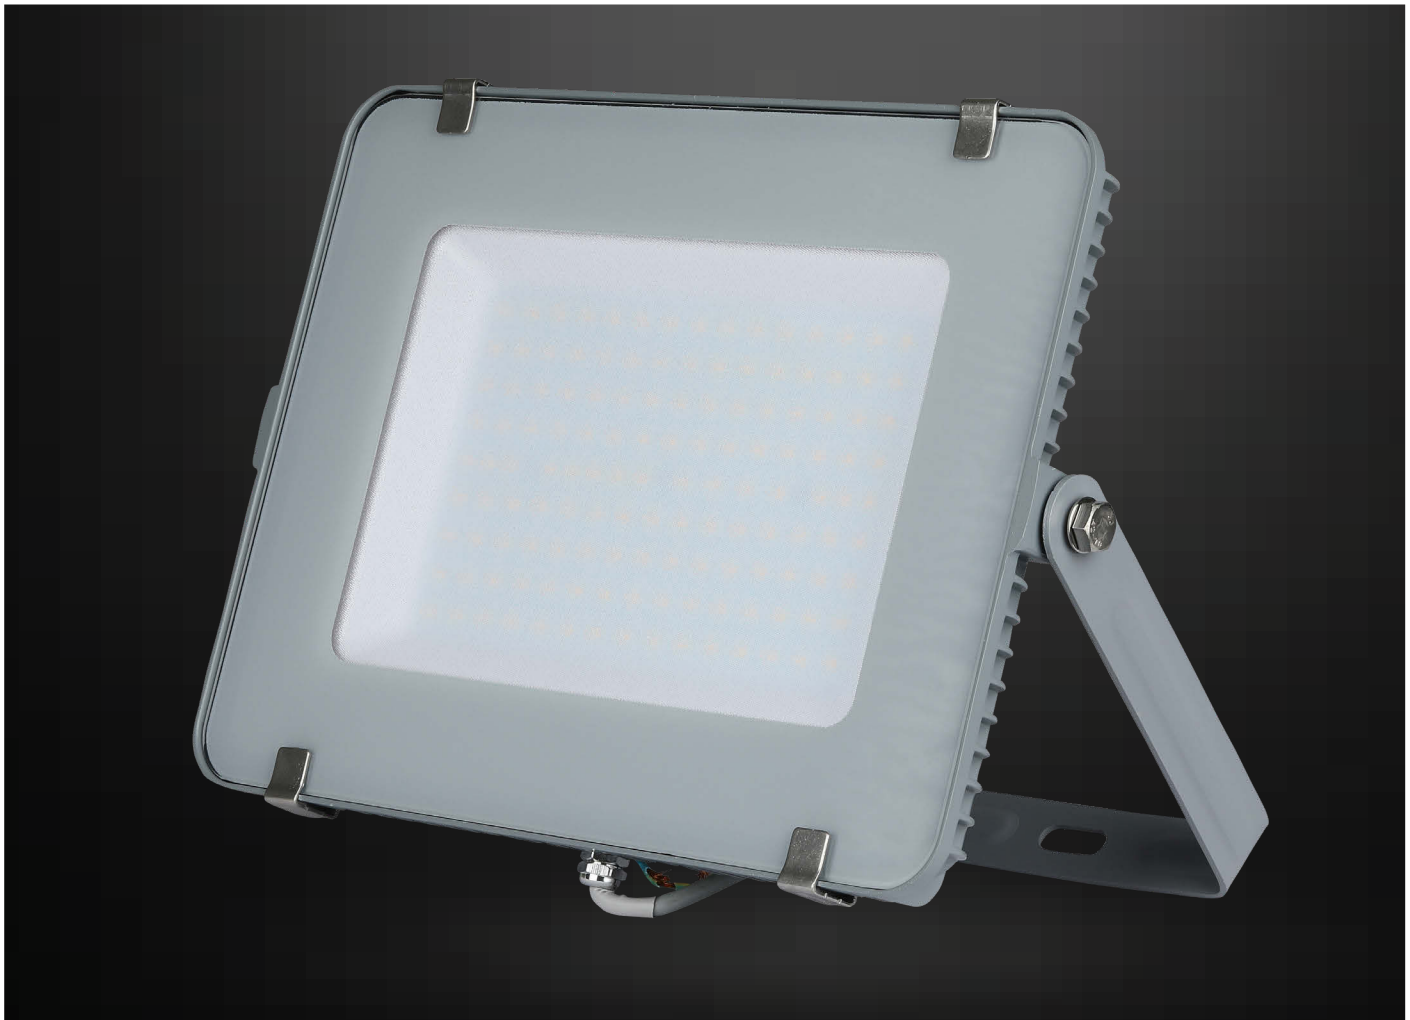

LED FLOODLIGHTS | Slimline-Grey Body

V-TAC's PRO Series LED floodlights are equipped with Samsung LED chips for a well-diffused, high-performance outdoor lighting encased in a diecast IP65 body for durability. Available in 10w to 300 watts, in a modern, neutral grey finish. Select models come with a one (1) metre wire.

- Diecast body
- 100° beam angle
- 30,000-hr lifespan
- CRI: >80
- PF: >0.9
- AC:220-240V,50Hz
- IP65 Rating

Model	SKU	Watts	Lumen	Box Qty
VT-10-G	430 3000K WARM WHITE	10w	800	20 pcs
	431 4000K DAY WHITE			
	432 6400K WHITE			

Model	SKU	Watts	Lumen	Box Qty
VT-20-G	445 3000K WARM WHITE	20w	1600	20 pcs
	446 4000K DAY WHITE			
	447 6400K WHITE			

Model	SKU	Watts	Lumen	Box Qty
VT-30-G	454 3000K WARM WHITE	30w	2400	10 pcs
	455 4000K DAY WHITE			
	456 6400K WHITE			

Model	SKU	Watts	Lumen	Box Qty
VT-50-G	463 3000K WARM WHITE	50w	4000	8 pcs
	464 4000K DAY WHITE			
	465 6400K WHITE			