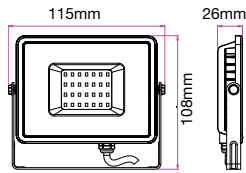

- Diecast body
- 100° beam angle
- 30,000-hr lifespan
- CRI: >80
- PF: >0.9
- AC:220-240V,50Hz
- IP65 Rating

Model	SKU	Watts	Lumen	Box Qty
VT-10-G	430 3000K WARM WHITE	10w	800	20 pcs
	431 4000K DAY WHITE			
	432 6400K WHITE			