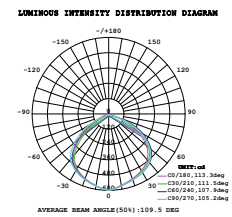

LED FLOODLIGHTS | Slimline-Grey Body

V-TAC's PRO Series LED floodlights are equipped with Samsung LED chips for a well-diffused, high-performance outdoor lighting encased in a diecast IP65 body for durability. Available in 10w to 300 watts, in a modern, neutral grey finish. Select models come with a one (1) metre wire.

- Diecast body
- 100° beam angle
- 30,000-hr lifespan
- CRI: >80
- PF: >0.9
- AC:220-240V,50Hz
- IP65 Rating

Model	SKU	Watts	Lumen	Box Qty
VT-10-G	430 3000K WARM WHITE	10w	800	20 pcs
	431 4000K DAY WHITE			
	432 6400K WHITE			