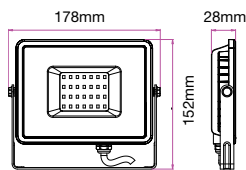

Model	SKU	Watts	Lumen	Box Qty
VT-30-G	454 | 3000K WARM WHITE	30w	2400	10 pcs
	455 | 4000K DAY WHITE			
	456 | 6400K WHITE