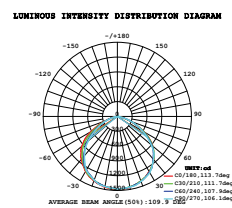

Model	SKU	Watts	Lumen	Box Qty
VT-50-G	463 | 3000K WARM WHITE	50w	4000	8 pcs
	464 | 4000K DAY WHITE			
	465 | 6400K WHITE