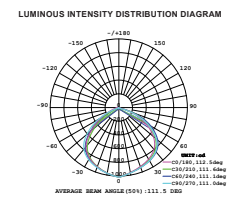

Model	SKU	Watts	Lumen	Box Qty
VT-30-G	454 | 3000K WARM WHITE	30w	2400	10 pcs
	455 | 4000K DAY WHITE			
	456 | 6400K WHITE