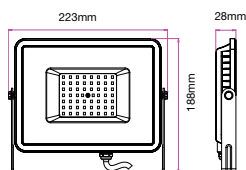

Model	SKU	Watts	Lumen	Box Qty
VT-50-G	463 | 3000K WARM WHITE	50w	4000	8 pcs
	464 | 4000K DAY WHITE			
	465 | 6400K WHITE