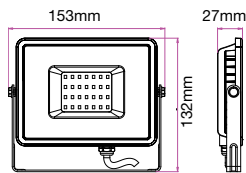

- Diecast body
- 100° beam angle
- 30,000-hr lifespan
- CRI: >80
- PF: >0.9
- AC:220-240V,50Hz
- IP65 Rating

Model	SKU	Watts	Lumen	Box Qty
VT-10-G	430 3000K WARM WHITE	10w	800	20 pcs
	431 4000K DAY WHITE			
	432 6400K WHITE			