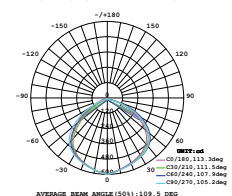

- SMD Samsung LED
- 30,000-hr lifespan
- 100° Beam Angle
- AC:220-240V,50Hz
- CRI: >80
- PF>0.7 for 10,20w; 0.9 for 30,50w
- On/Off cycle: >15000
- Instant start in <1sec
- Die casting Aluminium Body
- Detection range:120°
- Detection distance:2-8m
- Time delay: MIN12+-3sec MAX6+-2min
- Installation height: 1.8-2.5m

① METER WIRE

LUMINOUS INTENSITY DISTRIBUTION DIAGRAM

Model	SKU	Watts	Lumen	Box Qty
VT-10-S-W	433 3000K WARM WHITE	10w	800	20 pcs
	434 4000K DAY WHITE			
	435 6400K WHITE			

① METER WIRE

LUMINOUS INTENSITY DISTRIBUTION DIAGRAM

Model	SKU	Watts	Lumen	Box Qty
VT-20-S-W	448 3000K WARM WHITE	20w	1600	20 pcs
	449 4000K DAY WHITE			
	450 6400K WHITE			

① METER WIRE

LUMINOUS INTENSITY DISTRIBUTION DIAGRAM

Model	SKU	Watts	Lumen	Box Qty
VT-30-S-W	457 3000K WARM WHITE	30w	2400	20 pcs
	458 4000K DAY WHITE			
	459 6400K WHITE			