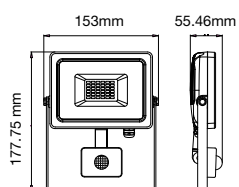

① METER WIRE

LUMINOUS INTENSITY DISTRIBUTION DIAGRAM

Model	SKU	Watts	Lumen	Box Qty
VT-10-S-W	433 3000K WARM WHITE	10w	800	20 pcs
	434 4000K DAY WHITE			
	435 6400K WHITE			

① METER WIRE

LUMINOUS INTENSITY DISTRIBUTION DIAGRAM