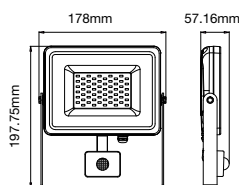

① METER WIRE

Model	SKU	Watts	Lumen	Box Qty
VT-10-S-W	433 | 3000K WARM WHITE	10w	800	20 pcs
	434 | 4000K DAY WHITE			
	435 | 6400K WHITE			

① METER WIRE

Model	SKU	Watts	Lumen	Box Qty
VT-20-S-W	448 | 3000K WARM WHITE	20w	1600	20 pcs
	449 | 4000K DAY WHITE			
	450 | 6400K WHITE			

① METER WIRE

Model	SKU	Watts	Lumen	Box Qty
VT-30-S-W	457 | 3000K WARM WHITE	30w	2400	20 pcs
	458 | 4000K DAY WHITE			
	459 | 6400K WHITE			

① METER WIRE

Model	SKU	Watts	Lumen	Box Qty
VT-50-S-W	466 | 3000K WARM WHITE	50w	4000	10 pcs
	467 | 4000K DAY WHITE			
	468 | 6400K WHITE