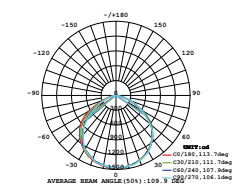

- SMD Samsung LED
- 30,000-hr lifespan
- 100° Beam Angle
- AC:220-240V,50Hz
- CRI: >80
- PF>0.7 for 10,20w; 0.9 for 30,50w
- On/Off cycle: >15000
- Instant start in <1sec
- Die casting Aluminium Body
- Detection range:120°
- Detection distance:2-8m
- Time delay: MIN12+-3sec MAX6+-2min
- Installation height: 1.8-2.5m

① METER WIRE

LUMINOUS INTENSITY DISTRIBUTION DIAGRAM

Model	SKU	Watts	Lumen	Box Qty
VT-10-S-W	433 3000K WARM WHITE	10w	800	20 pcs
	434 4000K DAY WHITE			
	435 6400K WHITE			

① METER WIRE

LUMINOUS INTENSITY DISTRIBUTION DIAGRAM

Model	SKU	Watts	Lumen	Box Qty
VT-20-S-W	448 3000K WARM WHITE	20w	1600	20 pcs
	449 4000K DAY WHITE			
	450 6400K WHITE			

① METER WIRE

LUMINOUS INTENSITY DISTRIBUTION DIAGRAM

Model	SKU	Watts	Lumen	Box Qty
VT-30-S-W	457 3000K WARM WHITE	30w	2400	20 pcs
	458 4000K DAY WHITE			
	459 6400K WHITE			

① METER WIRE

LUMINOUS INTENSITY DISTRIBUTION DIAGRAM

Model	SKU	Watts	Lumen	Box Qty
VT-50-S-W	466 3000K WARM WHITE	50w	4000	10 pcs
	467 4000K DAY WHITE			
	468 6400K WHITE			