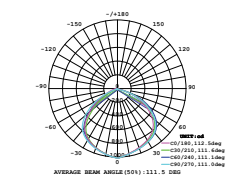

- SMD Samsung LED
- 30,000-hr lifespan
- 100° Beam Angle
- AC:220-240V,50Hz
- CRI: >80
- PF>0.7 for 10,20w; 0.9 for 30,50w
- On/Off cycle: >15000
- Instant start in <1sec
- Die casting Aluminium Body
- Detection range:120°
- Detection distance:2-8m
- Time delay: MIN12+-3sec MAX6+-2min
- Installation height: 1.8-2.5m

① METER WIRE

LUMINOUS INTENSITY DISTRIBUTION DIAGRAM

Model	SKU	Watts	Lumen	Box Qty
VT-10-S-W	433 3000K WARM WHITE	10w	800	20 pcs
	434 4000K DAY WHITE			
	435 6400K WHITE			

① METER WIRE

LUMINOUS INTENSITY DISTRIBUTION DIAGRAM

Model	SKU	Watts	Lumen	Box Qty
VT-20-S-W	448 3000K WARM WHITE	20w	1600	20 pcs
	449 4000K DAY WHITE			
	450 6400K WHITE			

① METER WIRE

LUMINOUS INTENSITY DISTRIBUTION DIAGRAM

Model	SKU	Watts	Lumen	Box Qty
VT-30-S-W	457 3000K WARM WHITE	30w	2400	20 pcs
	458 4000K DAY WHITE			
	459 6400K WHITE			