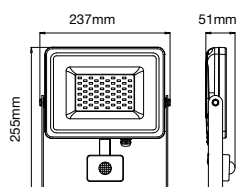

① METER WIRE

Model	SKU	Watts	Lumen	Box Qty
VT-10-S-W	433 | 3000K WARM WHITE	10w	800	20 pcs
	434 | 4000K DAY WHITE			
	435 | 6400K WHITE			

① METER WIRE

Model	SKU	Watts	Lumen	Box Qty
VT-20-S-W	448 | 3000K WARM WHITE	20w	1600	20 pcs
	449 | 4000K DAY WHITE			
	450 | 6400K WHITE			

① METER WIRE

Model	SKU	Watts	Lumen	Box Qty
VT-30-S-W	457 | 3000K WARM WHITE	30w	2400	20 pcs
	458 | 4000K DAY WHITE			
	459 | 6400K WHITE			

① METER WIRE

Model	SKU	Watts	Lumen	Box Qty
VT-50-S-W	466 | 3000K WARM WHITE	50w	4000	10 pcs
	467 | 4000K DAY WHITE			
	468 | 6400K WHITE