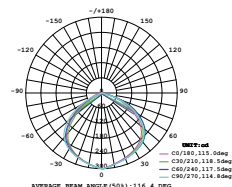

- SMD Samsung LED
- 30,000-hr lifespan
- 100° Beam Angle
- AC:220-240V,50Hz
- CRI: >80
- PF>0.7 for 10,20w; 0.9 for 30,50w
- On/Off cycle: >15000
- Instant start in <1sec
- Die casting Aluminium Body
- Detection range:120°
- Detection distance:2-8m
- Time delay: MIN12+-3sec MAX6+-2min
- Installation height: 1.8-2.5m

① METER WIRE

LUMINOUS INTENSITY DISTRIBUTION DIAGRAM

Model	SKU	Watts	Lumen	Box Qty
VT-10-S-W	433 3000K WARM WHITE	10w	800	20 pcs
	434 4000K DAY WHITE			
	435 6400K WHITE			

① METER WIRE

LUMINOUS INTENSITY DISTRIBUTION DIAGRAM

Model	SKU	Watts	Lumen	Box Qty
VT-20-S-W	448 3000K WARM WHITE	20w	1600	20 pcs
	449 4000K DAY WHITE			
	450 6400K WHITE			

① METER WIRE

LUMINOUS INTENSITY DISTRIBUTION DIAGRAM

Model	SKU	Watts	Lumen	Box Qty
VT-30-S-W	457 3000K WARM WHITE	30w	2400	20 pcs
	458 4000K DAY WHITE			
	459 6400K WHITE			