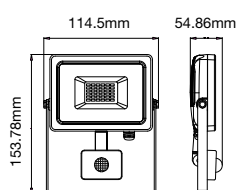

- SMD Samsung LED
- 30,000-hr lifespan
- 100° Beam Angle
- AC:220-240V,50Hz
- CRI: >80
- PF>0.7 for 10,20w; 0.9 for 30,50w
- On/Off cycle: >15000
- Instant start in <1sec
- Die casting Aluminium Body
- Detection range:120°
- Detection distance:2-8m
- Time delay: MIN12+-3sec MAX6+-2min
- Installation height: 1.8-2.5m

① METER WIRE

LUMINOUS INTENSITY DISTRIBUTION DIAGRAM

Model	SKU	Watts	Lumen	Box Qty
VT-10-S-W	433 3000K WARM WHITE	10w	800	20 pcs
	434 4000K DAY WHITE			
	435 6400K WHITE			

① METER WIRE

LUMINOUS INTENSITY DISTRIBUTION DIAGRAM