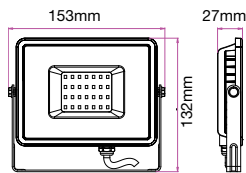

- Diecast body
- 100° beam angle
- 30,000-hr lifespan
- CRI: >80
- PF: >0.9
- AC:220-240V,50Hz
- IP65 Rating

**IP65
 RATING**

**5 YEAR
 WARRANTY**

Model	SKU	Watts	Lumen	Box Qty
VT-10-W	427 3000K WARM WHITE	10w	800	20 pcs
	428 4000K DAY WHITE			
	429 6400K WHITE			