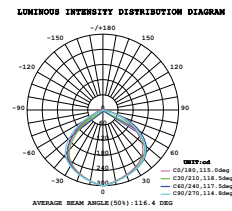

LED FLOODLIGHTS | Slimline White Body

V-TAC's PRO Series LED floodlights are equipped with Samsung LED chips for a well-diffused, high-performance outdoor lighting encased in a diecast IP65 body for durability. Available in 10w to 300 watts, in a clean and ivory white finish. Select models come with a one (1) metre wire.

- Diecast body
- 100° beam angle
- 30,000-hr lifespan
- CRI: >80
- PF: >0.9
- AC:220-240V,50Hz
- IP65 Rating

**IP65
 RATING**

**5 YEAR
 WARRANTY**

Model	SKU	Watts	Lumen	Box Qty
VT-10-W	427 3000K WARM WHITE	10w	800	20 pcs
	428 4000K DAY WHITE			
	429 6400K WHITE			