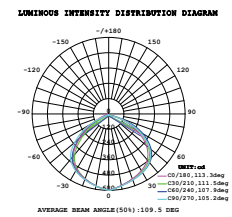

- Diecast body
- 100° beam angle
- 30,000-hr lifespan
- CRI: >80
- PF: >0.9
- AC:220-240V,50Hz
- IP65 Rating

**IP65
 RATING**

**5 YEAR
 WARRANTY**

Model	SKU	Watts	Lumen	Box Qty
VT-10-W	427 3000K WARM WHITE	10w	800	20 pcs
	428 4000K DAY WHITE			
	429 6400K WHITE			