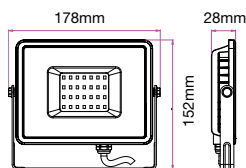

① METER WIRE

Model	SKU	Watts	Lumen	Box Qty
VT-30-1-W	950 | 6400K WHITE	30w	2400	10 pcs