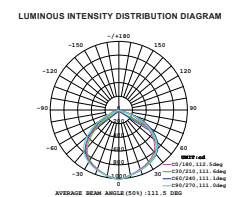

① METER WIRE

Model	SKU	Watts	Lumen	Box Qty
VT-30-1-W	950 | 6400K WHITE	30w	2400	10 pcs