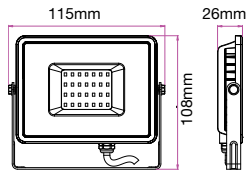

- Diecast body
- 100° beam angle
- 30,000-hr lifespan
- CRI: >80
- PF: >0.9
- AC:220-240V,50Hz
- IP65 Rating

**IP65
 RATING**

**5 YEAR
 WARRANTY**

Model	SKU	Watts	Lumen	Box Qty
VT-10-W	427 3000K WARM WHITE	10w	800	20 pcs
	428 4000K DAY WHITE			
	429 6400K WHITE			