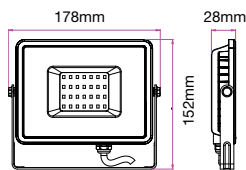

Model	SKU	Watts	Lumen	Box Qty
VT-30-W	403 | 3000K WARM WHITE	30w	2400	10 pcs
	404 | 4000K DAY WHITE			
	405 | 6400K WHITE