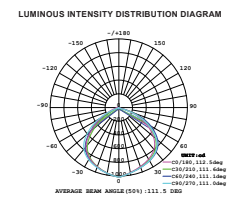

Model	SKU	Watts	Lumen	Box Qty
VT-30-W	403 | 3000K WARM WHITE	30w	2400	10 pcs
	404 | 4000K DAY WHITE			
	405 | 6400K WHITE