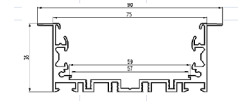

- 30,000 hrs Lifespan
- Aluminium Body
- AC:200-240V,50/60Hz
- 120° Beam Angle
- Linkable with connectors

**LINKABLE**  
UP TO 12 METERS TOGETHER

**5 YEAR  
WARRANTY**

Product	Unit Color	Model	SKU	Watts	Lumen	Box Qty
	White	VT-7-42-W	382   4000K DAY WHITE	40w	4000	9