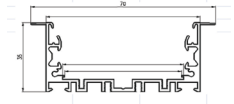

- 30,000 hrs Lifespan
- Aluminium Body
- AC:200-240V,50/60Hz
- 120° Beam Angle
- Linkable with connectors

LINKABLE
UP TO 12 METERS TOGETHER

 **5 YEAR WARRANTY**

Product	Unit Color	Model	SKU	Watts	Lumen	Box Qty
	Silver	<u>VT-7-41-S</u>	380 4000K DAY WHITE 603 6000K WHITE	40w	3200	9
	White	<u>VT-7-41-W</u>	381 4000K DAY WHITE 604 6000K WHITE	40w	3200	9