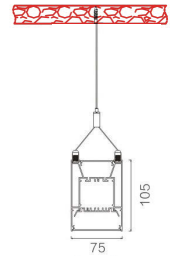

LED LINEAR LIGHTS | Slim Up & Down Linear Lights

This modern range of suspended linear lights has up & down illumination for a more evenly distributed light that creates a subtle ambient yet sufficient lighting for any commercial lighting. Linear up & down lights are offered in three colors variants Black, Silver and White.

- 30,000 hrs Lifespan
- AC:200-240V,50/60Hz
- Aluminium Body
- 120° Beam Angle
- Linkable with connectors
- 0-10V Dimmable
- 1.5 Meter Wire Length

LINKABLE
UP TO 12 METERS TOGETHER

1-10V
DIMMABLE

5 YEAR
WARRANTY