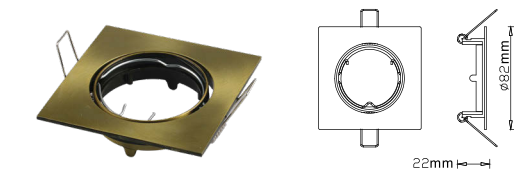

Fitting Round-GU10

Model No: VT-779-B	Color: Bronze
SKU: 8580	Dimension: 82x25mm
Base: GU10	Cutting Size: 74mm
Material: Zinc alloy	Box Qty: 100

Fitting Round-GU10

Model No: VT-779-G	Color: Gold
SKU: 8579	Dimension: 82x25mm
Base: GU10	Cutting Size: 74mm
Material: Zinc alloy	Box Qty: 100

Fitting-Round-GU10

Model No: VT-779-CH-RD	Color: Chrome
SKU: 3589	Dimension: 82x25mm
Base: GU10	Cutting Size: 74mm
Material: Zinc Alloy	Box Qty: 100

Fitting-Square-GU10

Model No: VT-779-WH-SQ	Color: White
SKU: 3590	Dimension: 82x82x22mm
Base: GU10	Cutting Size: 74mm
Material: Zinc Alloy	Box Qty: 100

Fitting-Square-GU10

Model No: VT-779-SN-SQ	Color: Satin Nickel
SKU: 3591	Dimension: 82x82x25mm
Base: GU10	Cutting Size: 74mm
Material: Zinc Alloy	Box Qty: 100

Fitting-Square-GU10

Model No: VT-779-CH-SQ	Color: Chrome
SKU: 3592	Dimension: 82x82x25mm
Base: GU10	Cutting Size: 74mm
Material: Zinc Alloy	Box Qty: 100

Fitting Square-GU10

Model No: VT-779-SB	Color: Bronze
SKU: 8582	Dimension: 82x82x22mm
Base: GU10	Cutting Size: 74mm
Material: Zinc alloy	Box Qty: 100

Fitting Square-GU10

Model No: VT-779-SG	Color: Gold
SKU: 8581	Dimension: 82x82x22mm
Base: GU10	Cutting Size: 74mm
Material: Zinc alloy	Box Qty: 100