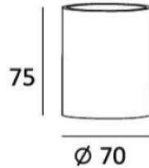

Fitting-Round-GU10

Model No: VT-727RD	Color: White
SKU: 3665	Dimension: Ø70×75mm
Base: GU10	Cutting Size: N/A
Material: Gypsum	Box Qty: 36