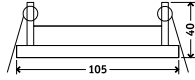

GX53-Accessory

Model No: VT-715-CH	Color: Chrome
SKU: 3677	Dimension: Ø105×40mm
Base: GX53	Cutting Size: 90mm
Material: Iron	Box Qty: 50