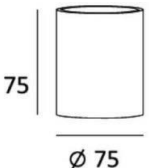

Fitting-Round-GU10

Model No: VT-716RD	Color: White
SKU: 3667	Dimension: Ø75×75mm
Base: GU10	Cutting Size: N/A
Material: Gypsum	Box Qty: 36