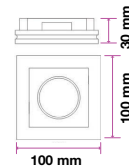

Fitting-Square-GU10

Model No: VT-765	Color: White
SKU: 3651	Dimension: 100×100×30mm
Base: GU10	Cutting Size: 103×103mm
Material: Gypsum	Box Qty: 30