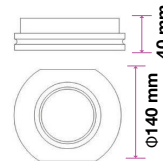

Fitting-Round-GU10

Model No: VT-764	Color: White
SKU: 3650	Dimension: Ø140×40mm
Base: GU10	Cutting Size: Ø140mm
Material: Gypsum	Box Qty: 20