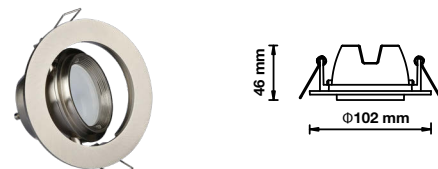

Fitting-Round-GU10

Model No: <u>VT-7227RD-SS</u>	Color: Stainless Steel
SKU: <u>3471</u>	Dimension: Ø99×30.8mm
Base: GU10	Cutting Size: Ø74mm
Material: Ferrum	Box Qty: 100

Fitting-Square-GU10

Model No: <u>VT-7227SQ-SS</u>	Color: Stainless Steel
SKU: <u>3474</u>	Dimension: 99×99×30.8mm
Base: GU10	Cutting Size: 74×74mm
Material: Ferrum	Box Qty: 100

Fitting-Round-GU10

Model No: <u>VT-785</u>	Color: White
SKU: <u>3611</u>	Dimension: 88×38mm
Base: GU10	Cutting Size: Ø75mm
Material: Aluminium	Box Qty: 100

Fitting-Round-GU10

Model No: <u>VT-711-W-RD</u>	Color: White
SKU: <u>3669</u>	Dimension: 82×101mm
Base: GU10	Cutting Size: N/A
Material: Zinc Alloy+Ferrum	Box Qty: 50

Fitting-Round-GU10

Model No: <u>VT-786</u>	Color: White
SKU: <u>3612</u>	Dimension: 88×38mm
Base: GU10	Cutting Size: Ø75mm
Material: Aluminium	Box Qty: 100

Zoom Fitting-Spotlight

Model No: <u>VT-700W</u>	Color: White
SKU: <u>3689</u>	Dimension: Ø102×46mm
Base: GU10	Cutting Size: 93mm
Material: Aluminium	Box Qty: 50

Fitting-Square-GU10

Model No: <u>VT-7227SQ-WH</u>	Color: White
SKU: <u>3472</u>	Dimension: 99×99×30.8mm
Base: GU10	Cutting Size: 74×74mm
Material: Ferrum	Box Qty: 100

Zoom Fitting-Spotlight

Model No: <u>VT-700S</u>	Color: Satin Nickel
SKU: <u>3690</u>	Dimension: Ø102×46mm
Base: GU10	Cutting Size: 93mm
Material: Aluminium	Box Qty: 50