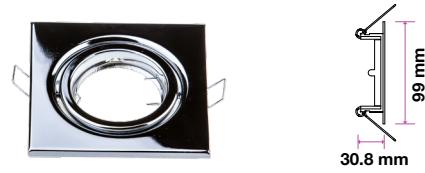

Fitting-Round-GU10

Model No: <u>VT-7227RD-SS</u>	Color: Stainless Steel
SKU: <u>3471</u>	Dimension: Ø99×30.8mm
Base: GU10	Cutting Size: Ø74mm
Material: Ferrum	Box Qty: 100

Fitting-Square-GU10

Model No: <u>VT-7227SQ-SS</u>	Color: Stainless Steel
SKU: <u>3474</u>	Dimension: 99×99×30.8mm
Base: GU10	Cutting Size: 74×74mm
Material: Ferrum	Box Qty: 100

Fitting-Round-GU10

Model No: <u>VT-785</u>	Color: White
SKU: <u>3611</u>	Dimension: 88×38mm
Base: GU10	Cutting Size: Ø75mm
Material: Aluminium	Box Qty: 100

Fitting-Round-GU10

Model No: <u>VT-711-W-RD</u>	Color: White
SKU: <u>3669</u>	Dimension: 82×101mm
Base: GU10	Cutting Size: N/A
Material: Zinc Alloy+Ferrum	Box Qty: 50

Fitting-Round-GU10

Model No: <u>VT-786</u>	Color: White
SKU: <u>3612</u>	Dimension: 88×38mm
Base: GU10	Cutting Size: Ø75mm
Material: Aluminium	Box Qty: 100

Zoom Fitting-Spotlight

Model No: <u>VT-700W</u>	Color: White
SKU: <u>3689</u>	Dimension: Ø102×46mm
Base: GU10	Cutting Size: 93mm
Material: Aluminium	Box Qty: 50

Fitting-Square-GU10

Model No: <u>VT-7227SQ-WH</u>	Color: White
SKU: <u>3472</u>	Dimension: 99×99×30.8mm
Base: GU10	Cutting Size: 74×74mm
Material: Ferrum	Box Qty: 100

Zoom Fitting-Spotlight

Model No: <u>VT-700S</u>	Color: Satin Nickel
SKU: <u>3690</u>	Dimension: Ø102×46mm
Base: GU10	Cutting Size: 93mm
Material: Aluminium	Box Qty: 50