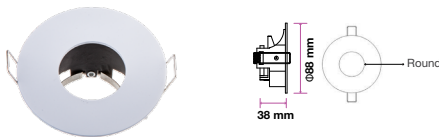

Fitting-Round-GU10

Model No: <u>VT-7227RD-SS</u>	Color: Stainless Steel
SKU: <u>3471</u>	Dimension: Ø99×30.8mm
Base: GU10	Cutting Size: Ø74mm
Material: Ferrum	Box Qty: 100

Fitting-Square-GU10

Model No: <u>VT-7227SQ-SS</u>	Color: Stainless Steel
SKU: <u>3474</u>	Dimension: 99×99×30.8mm
Base: GU10	Cutting Size: 74×74mm
Material: Ferrum	Box Qty: 100

Fitting-Round-GU10

Model No: <u>VT-785</u>	Color: White
SKU: <u>3611</u>	Dimension: 88×38mm
Base: GU10	Cutting Size: Ø75mm
Material: Aluminium	Box Qty: 100

Fitting-Round-GU10

Model No: <u>VT-711-W-RD</u>	Color: White
SKU: <u>3669</u>	Dimension: 82×101mm
Base: GU10	Cutting Size: N/A
Material: Zinc Alloy+Ferrum	Box Qty: 50

Fitting-Round-GU10

Model No: <u>VT-786</u>	Color: White
SKU: <u>3612</u>	Dimension: 88×38mm
Base: GU10	Cutting Size: Ø75mm
Material: Aluminium	Box Qty: 100

Zoom Fitting-Spotlight

Model No: <u>VT-700W</u>	Color: White
SKU: <u>3689</u>	Dimension: Ø102×46mm
Base: GU10	Cutting Size: 93mm
Material: Aluminium	Box Qty: 50

Fitting-Square-GU10

Model No: <u>VT-7227SQ-WH</u>	Color: White
SKU: <u>3472</u>	Dimension: 99×99×30.8mm
Base: GU10	Cutting Size: 74×74mm
Material: Ferrum	Box Qty: 100

Zoom Fitting-Spotlight

Model No: <u>VT-700S</u>	Color: Satin Nickel
SKU: <u>3690</u>	Dimension: Ø102×46mm
Base: GU10	Cutting Size: 93mm
Material: Aluminium	Box Qty: 50