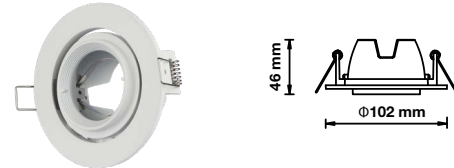

Fitting-Round-GU10

Model No: <u>VT-7227RD-SS</u>	Color: Stainless Steel
SKU: <u>3471</u>	Dimension: Ø99×30.8mm
Base: GU10	Cutting Size: Ø74mm
Material: Ferrum	Box Qty: 100

Fitting-Square-GU10

Model No: <u>VT-7227SQ-SS</u>	Color: Stainless Steel
SKU: <u>3474</u>	Dimension: 99×99×30.8mm
Base: GU10	Cutting Size: 74×74mm
Material: Ferrum	Box Qty: 100

Fitting-Round-GU10

Model No: <u>VT-785</u>	Color: White
SKU: <u>3611</u>	Dimension: 88×38mm
Base: GU10	Cutting Size: Ø75mm
Material: Aluminium	Box Qty: 100

Fitting-Round-GU10

Model No: <u>VT-711-W-RD</u>	Color: White
SKU: <u>3669</u>	Dimension: 82×101mm
Base: GU10	Cutting Size: N/A
Material: Zinc Alloy+Ferrum	Box Qty: 50

Fitting-Round-GU10

Model No: <u>VT-786</u>	Color: White
SKU: <u>3612</u>	Dimension: 88×38mm
Base: GU10	Cutting Size: Ø75mm
Material: Aluminium	Box Qty: 100

Zoom Fitting-Spotlight

Model No: <u>VT-700W</u>	Color: White
SKU: <u>3689</u>	Dimension: Ø102×46mm
Base: GU10	Cutting Size: 93mm
Material: Aluminium	Box Qty: 50

Fitting-Square-GU10

Model No: <u>VT-7227SQ-WH</u>	Color: White
SKU: <u>3472</u>	Dimension: 99×99×30.8mm
Base: GU10	Cutting Size: 74×74mm
Material: Ferrum	Box Qty: 100

Zoom Fitting-Spotlight

Model No: <u>VT-700S</u>	Color: Satin Nickel
SKU: <u>3690</u>	Dimension: Ø102×46mm
Base: GU10	Cutting Size: 93mm
Material: Aluminium	Box Qty: 50