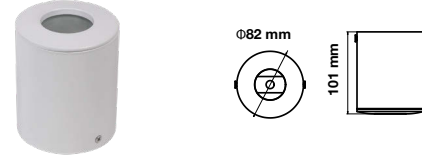

Fitting-Round-GU10

Model No: <u>VT-7227RD-SS</u>	Color: Stainless Steel
SKU: <u>3471</u>	Dimension: Ø99×30.8mm
Base: GU10	Cutting Size: Ø74mm
Material: Ferrum	Box Qty: 100

Fitting-Square-GU10

Model No: <u>VT-7227SQ-SS</u>	Color: Stainless Steel
SKU: <u>3474</u>	Dimension: 99×99×30.8mm
Base: GU10	Cutting Size: 74×74mm
Material: Ferrum	Box Qty: 100

Fitting-Round-GU10

Model No: <u>VT-785</u>	Color: White
SKU: <u>3611</u>	Dimension: 88×38mm
Base: GU10	Cutting Size: Ø75mm
Material: Aluminium	Box Qty: 100

Fitting-Round-GU10

Model No: <u>VT-711-W-RD</u>	Color: White
SKU: <u>3669</u>	Dimension: 82×101mm
Base: GU10	Cutting Size: N/A
Material: Zinc Alloy+Ferrum	Box Qty: 50

Fitting-Round-GU10

Model No: <u>VT-786</u>	Color: White
SKU: <u>3612</u>	Dimension: 88×38mm
Base: GU10	Cutting Size: Ø75mm
Material: Aluminium	Box Qty: 100

Zoom Fitting-Spotlight

Model No: <u>VT-700W</u>	Color: White
SKU: <u>3689</u>	Dimension: Ø102×46mm
Base: GU10	Cutting Size: 93mm
Material: Aluminium	Box Qty: 50

Fitting-Square-GU10

Model No: <u>VT-7227SQ-WH</u>	Color: White
SKU: <u>3472</u>	Dimension: 99×99×30.8mm
Base: GU10	Cutting Size: 74×74mm
Material: Ferrum	Box Qty: 100

Zoom Fitting-Spotlight

Model No: <u>VT-700S</u>	Color: Satin Nickel
SKU: <u>3690</u>	Dimension: Ø102×46mm
Base: GU10	Cutting Size: 93mm
Material: Aluminium	Box Qty: 50