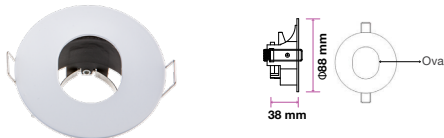

Fitting-Round-GU10

Model No: <u>VT-7227RD-SS</u>	Color: Stainless Steel
SKU: <u>3471</u>	Dimension: Ø99×30.8mm
Base: GU10	Cutting Size: Ø74mm
Material: Ferrum	Box Qty: 100

Fitting-Square-GU10

Model No: <u>VT-7227SQ-SS</u>	Color: Stainless Steel
SKU: <u>3474</u>	Dimension: 99×99×30.8mm
Base: GU10	Cutting Size: 74×74mm
Material: Ferrum	Box Qty: 100

Fitting-Round-GU10

Model No: <u>VT-785</u>	Color: White
SKU: <u>3611</u>	Dimension: 88×38mm
Base: GU10	Cutting Size: Ø75mm
Material: Aluminium	Box Qty: 100

Fitting-Round-GU10

Model No: <u>VT-711-W-RD</u>	Color: White
SKU: <u>3669</u>	Dimension: 82×101mm
Base: GU10	Cutting Size: N/A
Material: Zinc Alloy+Ferrum	Box Qty: 50

Fitting-Round-GU10

Model No: <u>VT-786</u>	Color: White
SKU: <u>3612</u>	Dimension: 88×38mm
Base: GU10	Cutting Size: Ø75mm
Material: Aluminium	Box Qty: 100

Zoom Fitting-Spotlight

Model No: <u>VT-700W</u>	Color: White
SKU: <u>3689</u>	Dimension: Ø102×46mm
Base: GU10	Cutting Size: 93mm
Material: Aluminium	Box Qty: 50

Fitting-Square-GU10

Model No: <u>VT-7227SQ-WH</u>	Color: White
SKU: <u>3472</u>	Dimension: 99×99×30.8mm
Base: GU10	Cutting Size: 74×74mm
Material: Ferrum	Box Qty: 100

Zoom Fitting-Spotlight

Model No: <u>VT-700S</u>	Color: Satin Nickel
SKU: <u>3690</u>	Dimension: Ø102×46mm
Base: GU10	Cutting Size: 93mm
Material: Aluminium	Box Qty: 50