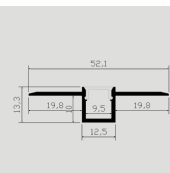

Mounting Kit

Model	SKU	Dimension	Color	Box Qty
<u>VT-8107</u>	3351	2000×23×15.5mm	Milky	120

Mounting Kit

Model	SKU	Dimension	Color	Box Qty
<u>VT-9327</u>	3370	2000×16mm×7mm	Milky	200

Mounting Kit

Model	SKU	Dimension	Color	Box Qty
<u>VT-8115</u>	3357	2000×24.5×12.2mm	Milky	120

Mounting Kit

Model	SKU	Dimension	Color	Box Qty
<u>VT-8116</u>	3358	2000×17.4×12.1mm	Milky	120

Mounting Kit-Milky-Set

Model	SKU	Dimension	Color	Box Qty
<u>VT-8101</u>	3359	2000mm	Milky	30

Mounting Kit-Milky-Set