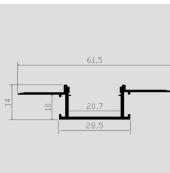

Mounting Kit

Model	SKU	Dimension	Color	Box Qty
<u>VT-8107</u>	3351	2000×23×15.5mm	Milky	120

Mounting Kit

Model	SKU	Dimension	Color	Box Qty
<u>VT-9327</u>	3370	2000×16mm×7mm	Milky	200

Mounting Kit

Model	SKU	Dimension	Color	Box Qty
<u>VT-8115</u>	3357	2000×24.5×12.2mm	Milky	120

Mounting Kit

Model	SKU	Dimension	Color	Box Qty
<u>VT-8116</u>	3358	2000×17.4×12.1mm	Milky	120

Mounting Kit-Milky-Set

Model	SKU	Dimension	Color	Box Qty
<u>VT-8101</u>	3359	2000mm	Milky	30

Mounting Kit-Milky-Set