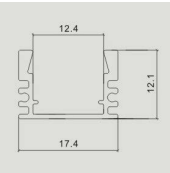

Mounting Kit

Model	SKU	Dimension	Color	Box Qty
<u>VT-8107</u>	3351	2000×23×15.5mm	Milky	120

Mounting Kit

Model	SKU	Dimension	Color	Box Qty
<u>VT-9327</u>	3370	2000×16mm×7mm	Milky	200

Mounting Kit

Model	SKU	Dimension	Color	Box Qty
<u>VT-8115</u>	3357	2000×24.5×12.2mm	Milky	120

Mounting Kit

Model	SKU	Dimension	Color	Box Qty
<u>VT-8116</u>	3358	2000×17.4×12.1mm	Milky	120

Mounting Kit-Milky-Set

Model	SKU	Dimension	Color	Box Qty
<u>VT-8101</u>	3359	2000mm	Milky	30

Mounting Kit-Milky-Set

Model	SKU	Dimension	Color	Box Qty
<u>VT-8102</u>	3360	2000mm	Milky	50