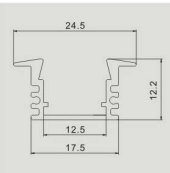

Mounting Kit

Model	SKU	Dimension	Color	Box Qty
<u>VT-8107</u>	3351	2000×23×15.5mm	Milky	120

Mounting Kit

Model	SKU	Dimension	Color	Box Qty
<u>VT-9327</u>	3370	2000×16mm×7mm	Milky	200

Mounting Kit

Model	SKU	Dimension	Color	Box Qty
<u>VT-8115</u>	3357	2000×24.5×12.2mm	Milky	120

Mounting Kit

Model	SKU	Dimension	Color	Box Qty
<u>VT-8116</u>	3358	2000×17.4×12.1mm	Milky	120

Mounting Kit-Milky-Set

Model	SKU	Dimension	Color	Box Qty
<u>VT-8101</u>	3359	2000mm	Milky	30

Mounting Kit-Milky-Set