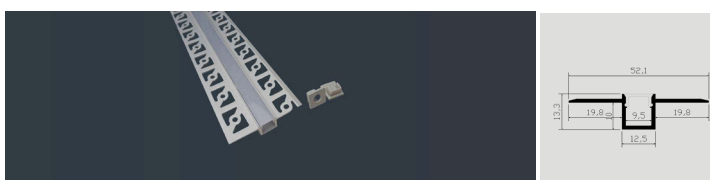

Mounting Kit-Milky-Set

Model	SKU	Dimension	Color	Box Qty
<u>VT-8102</u>	3360	2000mm	Milky	50