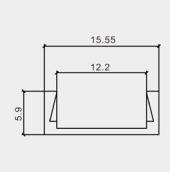

Mounting Kit

Model	SKU	Dimension	Color	Box Qty
<u>VT-8107</u>	3351	2000×23×15.5mm	Milky	120

Mounting Kit

Model	SKU	Dimension	Color	Box Qty
<u>VT-9327</u>	3370	2000×16mm×7mm	Milky	200

Mounting Kit

Model	SKU	Dimension	Color	Box Qty
<u>VT-8115</u>	3357	2000×24.5×12.2mm	Milky	120

Mounting Kit

Model	SKU	Dimension	Color	Box Qty
<u>VT-8116</u>	3358	2000×17.4×12.1mm	Milky	120

Mounting Kit-Milky-Set

Model	SKU	Dimension	Color	Box Qty
<u>VT-8101</u>	3359	2000mm	Milky	30

Mounting Kit-Milky-Set