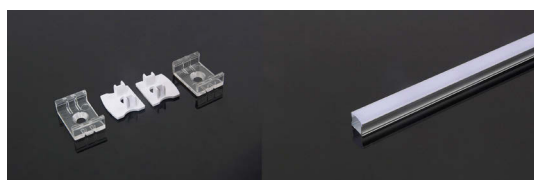

Mounting Kit

Model	SKU	Dimension	Color	Box Qty
VT-8106-M	3350	2000×24.7×7mm	Milky	180
VT-8122-W	3368	2000×24.7×7mm	White	180

Mounting Kit

Model	SKU	Dimension	Color	Box Qty
VT-8108-M	3352	2000×23.5×10mm	Milky	120
VT-8108-W	3367	2000×23.5×10mm	White	120

Mounting Kit

Model	SKU	Dimension	Color	Box Qty
VT-8109-M	3353	2000×15.8×15.8mm	Milky	160
VT-8123-W	3369	2000×15.8×15.8mm	White	160

Mounting Kit

Model	SKU	Dimension	Color	Box Qty
VT-8110-M	3354	2000×17.2×15.5mm	Milky	120
VT-8110-W	3366	2000×17.2×15.5mm	White	120