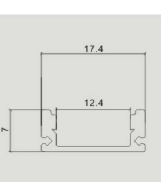

Mounting Kit

Model	SKU	Dimension	Color	Box Qty
VT-8106-M	3350	2000×24.7×7mm	Milky	180
VT-8122-W	3368	2000×24.7×7mm	White	180

Mounting Kit

Model	SKU	Dimension	Color	Box Qty
VT-8108-M	3352	2000×23.5×10mm	Milky	120
VT-8108-W	3367	2000×23.5×10mm	White	120

Mounting Kit

Model	SKU	Dimension	Color	Box Qty
VT-8109-M	3353	2000×15.8×15.8mm	Milky	160
VT-8123-W	3369	2000×15.8×15.8mm	White	160

Mounting Kit

Model	SKU	Dimension	Color	Box Qty
VT-8110-M	3354	2000×17.2×15.5mm	Milky	120
VT-8110-W	3366	2000×17.2×15.5mm	White	120

Mounting Kit

Model	SKU	Dimension	Color	Box Qty
VT-8113-M	3355	2000×17.4×7mm	Milky	180
VT-8113-W	3365	2000×17.4×7mm	White	180

Mounting Kit

Model	SKU	Dimension	Color	Box Qty
VT-8114-M	3356	2000×19×19mm	Milky	120
VT-8114-W	3364	2000×19×19mm	White	120