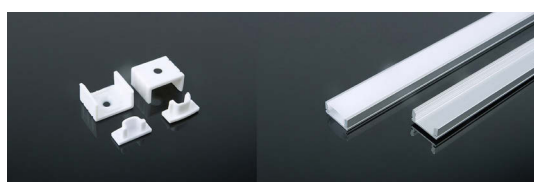

Mounting Kit

Model	SKU	Dimension	Color	Box Qty
VT-8106-M	3350	2000×24.7×7mm	Milky	180
VT-8122-W	3368	2000×24.7×7mm	White	180

Mounting Kit

Model	SKU	Dimension	Color	Box Qty
VT-8108-M	3352	2000×23.5×10mm	Milky	120
VT-8108-W	3367	2000×23.5×10mm	White	120

Mounting Kit

Model	SKU	Dimension	Color	Box Qty
VT-8109-M	3353	2000×15.8×15.8mm	Milky	160
VT-8123-W	3369	2000×15.8×15.8mm	White	160

Mounting Kit

Model	SKU	Dimension	Color	Box Qty
VT-8110-M	3354	2000×17.2×15.5mm	Milky	120
VT-8110-W	3366	2000×17.2×15.5mm	White	120