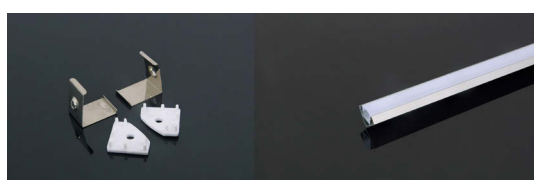

Mounting Kit

Model	SKU	Dimension	Color	Box Qty
VT-8106-M	3350	2000×24.7×7mm	Milky	180
VT-8122-W	3368	2000×24.7×7mm	White	180

Mounting Kit

Model	SKU	Dimension	Color	Box Qty
VT-8108-M	3352	2000×23.5×10mm	Milky	120
VT-8108-W	3367	2000×23.5×10mm	White	120

Mounting Kit

Model	SKU	Dimension	Color	Box Qty
VT-8109-M	3353	2000×15.8×15.8mm	Milky	160
VT-8123-W	3369	2000×15.8×15.8mm	White	160

Mounting Kit

Model	SKU	Dimension	Color	Box Qty
VT-8110-M	3354	2000×17.2×15.5mm	Milky	120
VT-8110-W	3366	2000×17.2×15.5mm	White	120

Mounting Kit

Model	SKU	Dimension	Color	Box Qty
VT-8113-M	3355	2000×17.4×7mm	Milky	180
VT-8113-W	3365	2000×17.4×7mm	White	180

Mounting Kit

Model	SKU	Dimension	Color	Box Qty
VT-8114-M	3356	2000×19×19mm	Milky	120
VT-8114-W	3364	2000×19×19mm	White	120