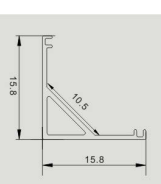

Mounting Kit

Model	SKU	Dimension	Color	Box Qty
VT-8106-M	3350	2000×24.7×7mm	Milky	180
VT-8122-W	3368	2000×24.7×7mm	White	180

Mounting Kit

Model	SKU	Dimension	Color	Box Qty
VT-8108-M	3352	2000×23.5×10mm	Milky	120
VT-8108-W	3367	2000×23.5×10mm	White	120

Mounting Kit

Model	SKU	Dimension	Color	Box Qty
VT-8109-M	3353	2000×15.8×15.8mm	Milky	160
VT-8123-W	3369	2000×15.8×15.8mm	White	160

Mounting Kit

Model	SKU	Dimension	Color	Box Qty
VT-8110-M	3354	2000×17.2×15.5mm	Milky	120
VT-8110-W	3366	2000×17.2×15.5mm	White	120

Mounting Kit

Model	SKU	Dimension	Color	Box Qty
VT-8113-M	3355	2000×17.4×7mm	Milky	180
VT-8113-W	3365	2000×17.4×7mm	White	180

Mounting Kit

Model	SKU	Dimension	Color	Box Qty
VT-8114-M	3356	2000×19×19mm	Milky	120
VT-8114-W	3364	2000×19×19mm	White	120