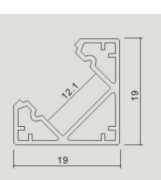

Mounting Kit

Model	SKU	Dimension	Color	Box Qty
VT-8106-M	3350	2000×24.7×7mm	Milky	180
VT-8122-W	3368	2000×24.7×7mm	White	180

Mounting Kit

Model	SKU	Dimension	Color	Box Qty
VT-8108-M	3352	2000×23.5×10mm	Milky	120
VT-8108-W	3367	2000×23.5×10mm	White	120

Mounting Kit

Model	SKU	Dimension	Color	Box Qty
VT-8109-M	3353	2000×15.8×15.8mm	Milky	160
VT-8123-W	3369	2000×15.8×15.8mm	White	160

Mounting Kit

Model	SKU	Dimension	Color	Box Qty
VT-8110-M	3354	2000×17.2×15.5mm	Milky	120
VT-8110-W	3366	2000×17.2×15.5mm	White	120

Mounting Kit

Model	SKU	Dimension	Color	Box Qty
VT-8113-M	3355	2000×17.4×7mm	Milky	180
VT-8113-W	3365	2000×17.4×7mm	White	180

Mounting Kit

Model	SKU	Dimension	Color	Box Qty
VT-8114-M	3356	2000×19×19mm	Milky	120
VT-8114-W	3364	2000×19×19mm	White	120