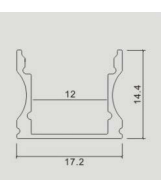

Mounting Kit

Model	SKU	Dimension	Color	Box Qty
VT-8106-M	3350	2000×24.7×7mm	Milky	180
VT-8122-W	3368	2000×24.7×7mm	White	180

Mounting Kit

Model	SKU	Dimension	Color	Box Qty
VT-8108-M	3352	2000×23.5×10mm	Milky	120
VT-8108-W	3367	2000×23.5×10mm	White	120

Mounting Kit

Model	SKU	Dimension	Color	Box Qty
VT-8109-M	3353	2000×15.8×15.8mm	Milky	160
VT-8123-W	3369	2000×15.8×15.8mm	White	160

Mounting Kit

Model	SKU	Dimension	Color	Box Qty
VT-8110-M	3354	2000×17.2×15.5mm	Milky	120
VT-8110-W	3366	2000×17.2×15.5mm	White	120

Mounting Kit

Model	SKU	Dimension	Color	Box Qty
VT-8113-M	3355	2000×17.4×7mm	Milky	180
VT-8113-W	3365	2000×17.4×7mm	White	180

Mounting Kit

Model	SKU	Dimension	Color	Box Qty
VT-8114-M	3356	2000×19×19mm	Milky	120
VT-8114-W	3364	2000×19×19mm	White	120