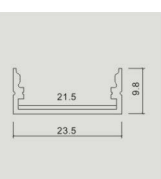

Mounting Kit

Model	SKU	Dimension	Color	Box Qty
VT-8106-M	3350	2000×24.7×7mm	Milky	180
VT-8122-W	3368	2000×24.7×7mm	White	180

Mounting Kit

Model	SKU	Dimension	Color	Box Qty
VT-8108-M	3352	2000×23.5×10mm	Milky	120
VT-8108-W	3367	2000×23.5×10mm	White	120

Mounting Kit

Model	SKU	Dimension	Color	Box Qty
VT-8109-M	3353	2000×15.8×15.8mm	Milky	160
VT-8123-W	3369	2000×15.8×15.8mm	White	160

Mounting Kit

Model	SKU	Dimension	Color	Box Qty
VT-8110-M	3354	2000×17.2×15.5mm	Milky	120
VT-8110-W	3366	2000×17.2×15.5mm	White	120

Mounting Kit

Model	SKU	Dimension	Color	Box Qty
VT-8113-M	3355	2000×17.4×7mm	Milky	180
VT-8113-W	3365	2000×17.4×7mm	White	180

Mounting Kit

Model	SKU	Dimension	Color	Box Qty
VT-8114-M	3356	2000×19×19mm	Milky	120
VT-8114-W	3364	2000×19×19mm	White	120