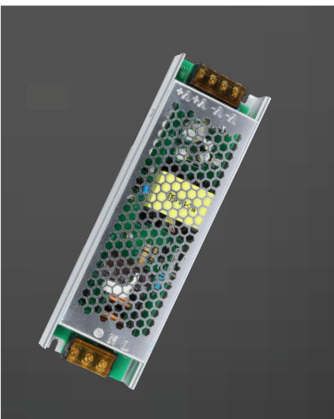

## Power Supply-Metal

Model	SKU	Watts	Current Capacity	Input Power	Output	Dimension	Box Qty
<a href="#">VT-20026</a>	<a href="#">3228</a>	25w	2.1A	AC:85-265V,50/60Hz	DC:12V	115×40×25mm	100

## LED Power Supply-TRIAC Dimmable

Model	SKU	Watts	Current Capacity	Input Power	Output	Dimension	Box Qty
<a href="#">VT-20101D</a>	<a href="#">3256</a>	100w	8.5A	AC:200-240V,50/60 Hz	DC:12V	199×62×31mm	50
<a href="#">VT-20154D</a>	<a href="#">3257</a>	150w	12.5A	AC:200-240V,50/60 Hz	DC:12V	199×62×31mm	50
<a href="#">VT-20155D</a>	<a href="#">3258</a>	150w	6.25A	AC:200-240V,50/60 Hz	DC:24V	199×62×31mm	50

## LED Power Supply-Rainproof-IP45

Model	SKU	Watts	Current Capacity	Input Power	Output	Dimension	Box Qty
<a href="#">VT-21060</a>	<a href="#">3070</a>	60w	5A	AC:200-240V,50Hz	DC:12V	125×74×42mm	30

## LED Power Supply-Rainproof-IP45

Model	SKU	Watts	Current Capacity	Input Power	Output	Dimension	Box Qty
<a href="#">VT-21151</a>	<a href="#">3231</a>	150w	12.5A	AC: 100-264V,50/60Hz	DC:12V	207×74×42mm	40
<a href="#">VT-21251</a>	<a href="#">3232</a>	250w	20A	AC: 100-264V,50/60Hz	DC:12V	218×95×50mm	25
<a href="#">VT-21401</a>	<a href="#">3233</a>	400w	33A	AC: 100-264V,50/60Hz	DC:12V	223×118×50mm	20
<a href="#">VT-26400</a>	<a href="#">3265</a>	400w	16.6A	AC: 100-264V,50/60Hz	DC:24V	223×118×50mm	20