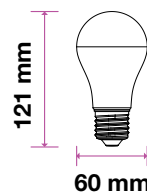

LED BULBS

Evolution Series

Our bestselling LED Bulbs — now upgraded with a superior efficiency of 160 lm/W through the latest in LED technology.

- E27 Base
- A60 Shape
- AC:220-240V, 50Hz
- PF: >0.6
- CRI: >80
- 200° Beam Angle
- Lifespan

Model	SKU	Watts	EQUIV.W	Lumen	Box Qty
VT-2307	2806 3000K WARM WHITE	6.5W	75w	1055lm	100
	2807 4000K DAY WHITE				
	2808 6400K WHITE				

- E27 Base
- A60 Shape
- AC:220-240V, 50Hz
- PF: >0.6
- CRI: >80
- 200° Beam Angle
- Lifespan

Model	SKU	Watts	EQUIV.W	Lumen	Box Qty
VT-2310	2809 3000K WARM WHITE	9.5W	100w	1521lm	100
	2810 4000K DAY WHITE				
	2811 6400K WHITE				

- E27 Base
- A65 Shape
- AC:220-240V, 50Hz
- PF: >0.6
- CRI: >80
- 200° Beam Angle
- Lifespan