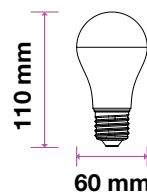

LED BULBS

Evolution Series

Our bestselling LED Bulbs — now upgraded with a superior efficiency of 160 lm/W through the latest in LED technology.

- E27 Base
- A60 Shape
- AC:220-240V, 50Hz
- PF: >0.6
- CRI: >80
- 200° Beam Angle
- Lifespan

Model	SKU	Watts	EQUIV.W	Lumen	Box Qty
VT-2307	2806 3000K WARM WHITE	6.5W	75w	1055lm	100
	2807 4000K DAY WHITE				
	2808 6400K WHITE				

- E27 Base
- A60 Shape
- AC:220-240V, 50Hz
- PF: >0.6
- CRI: >80
- 200° Beam Angle
- Lifespan

Model	SKU	Watts	EQUIV.W	Lumen	Box Qty
VT-2310	2809 3000K WARM WHITE	9.5W	100w	1521lm	100
	2810 4000K DAY WHITE				
	2811 6400K WHITE				

- E27 Base
- A65 Shape
- AC:220-240V, 50Hz
- PF: >0.6
- CRI: >80
- 200° Beam Angle
- Lifespan