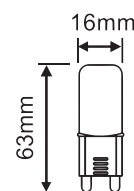

Capsules-G9

- G9 Base
- Shape
- AC:200-240V,50/60Hz
- PF: >0.4
- CRI: >80
- 300° Beam Angle

Model	SKU	Watts	EQUIV.W	Lumen	Box Qty
<u>VT-2175D</u>	7431 - 6400K WHITE	5w	50w	500	600

Capsules-G9

- G9 Base
- Shape
- AC:200-240V,50/60Hz
- PF: >0.4
- CRI: >80
- 300° Beam Angle

GU10-RGB With Remote Control

- GU10 Base
- Shape
- AC:220-240V,50Hz
- PF: >0.5
- CRI: >80
- 110° Beam Angle

- RF Control 6-8M Range
- Switch on/off the light
- 16 steps dimming
- 16 colors selection
- Auto Color change Mode