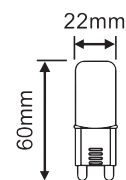

Capsules-G9

- G9 Base
- Shape
- AC:200-240V,50/60Hz
- PF: >0.4
- CRI: >80
- 300° Beam Angle

Model	SKU	Watts	EQUIV.W	Lumen	Box Qty
<u>VT-2175D</u>	7431 - 6400K WHITE	5w	50w	500	600

Capsules-G9

- G9 Base
- Shape
- AC:200-240V,50/60Hz
- PF: >0.4
- CRI: >80
- 300° Beam Angle