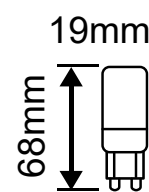

Model	SKU	Watts	EQUIV.W	Lumen	Box Qty
<u>VT-2227</u>	2720 - 4000K DAY WHITE 2721 - 6400K WHITE	6w	45	550	200