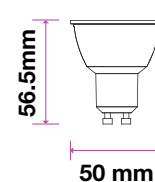

GU10-RGB With Remote Control

- GU10 Base
- Shape
- AC:220-240V,50Hz
- PF: >0.5
- CRI: >80
- 110° Beam Angle

- RF Control 6-8M Range
- Switch on/off the light
- 16 steps dimming
- 16 colors selection
- Auto Color change Mode

Model	SKU	Watts	EQUIV.W	Lumen	Box Qty
<u>VT-2244</u>	2778 - RGB+3000K WARM WHITE 2779 - RGB+4000K DAY WHITE 2780 - RGB+6400K WHITE	3.5w	25w	290	200