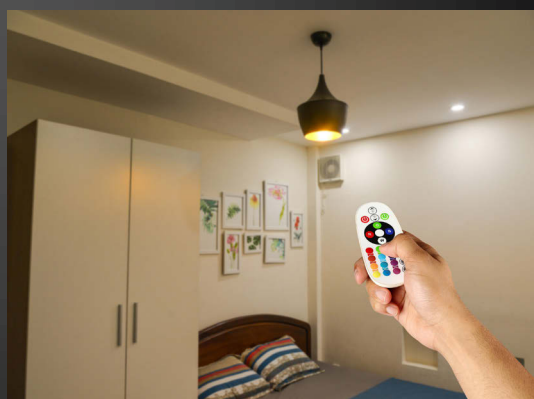

V-TAC[®]
INNOVATIVE LED LIGHTING

LED BULBS

Smart Bulbs

This smart bulb range includes lamps with remote controllable dimming & colour changing features, and automating sensors for a next-level approach to efficient indoor lighting. Includes standard bulb shapes (Candle, Golf, P45, A60) and base variations

- Colour Changing Modes: Hopping, gradient
- Environmentally friendly: No UV radiation and mercury free
- Suitable for mood lighting, residential, bars, hotels, restaurants etc.
- Environmentally friendly: No UV radiation and mercury-free

RF Remote Control Bulb

- E14 Base
- Candle Shape
- AC:220-240V,50Hz
- PF: >0.4
- CRI: >80
- 200° Beam Angle

- RF Control 6-8M Range
- Switch on/off the light
- 16 steps dimming
- 16 colors selection
- Auto Color change Mode