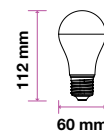

Microwave Sensor Bulb

- E27 Base
- A60 Shape
- AC:220-240V,50Hz
- PF: >0.5
- CRI: >80
- 200° Beam Angle

1. Auto Switch on at dusk and switches off at dawn.
2. Built-in Daylight Sensor
3. Automatically switches On when the room light is less
4. Light stays for 60 seconds upon detection of movement

MICROWAVE SENSOR BULB

8-10 meter detection range

Model	SKU	Watts	EQUIV.W	Lumen	Box Qty
VT-2219	2760 -3000K WARM WHITE	9w	60w	806	100
	2761 -4000K DAY WHITE				
	2762 -6400K WHITE				

Microwave Sensor Bulb

LED Flame Candle

- E14 Base
- Candle Shape
- AC:220-240V,50Hz
- PF: >0.4
- CRI: >80
- 200° Beam Angle

Model	SKU	Watts	EQUIV.W	Lumen	Box Qty
VT-1818TP	4164 - 2700K WARM WHITE	4w	30w	320	200
	4156 - 4000K DAY WHITE				