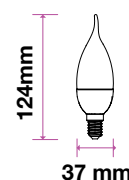

Model	SKU	Watts	EQUIV.W	Lumen	Box Qty
VT-1818TP	4164 - 2700K WARM WHITE	4w	30w	320	200
	4156 - 4000K DAY WHITE