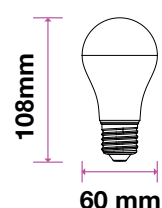

- E14 Base
- P45 Shape
- AC:220-240V,50Hz
- PF: >0.4
- CRI: >80
- 180° Beam Angle
- 30,000 hrs Lifespan

120
lm/W5 YEAR
WARRANTY

Model	SKU	Watts	EQUIV.W	Lumen	Box Qty
VT-225	264 3000K WARM WHITE	4.5w	40w	470	200
	265 4000K DAY WHITE				
	266 6400K WHITE				

- E27 Base
- A60 Shape
- AC:220-240V,50Hz
- PF: >0.5
- CRI: >80
- 200° Beam Angle
- 30,000 hrs Lifespan

120
lm/W5 YEAR
WARRANTY

Model	SKU	Watts	EQUIV.W	Lumen	Box Qty
VT-265	255 3000K WARM WHITE	6.5w	60w	806	100
	256 4000K DAY WHITE				
	257 6400K WHITE				

- E27 Base
- A60 Shape
- AC:220-240V,50Hz
- PF: >0.5
- CRI: >80
- 200° Beam Angle
- 30,000 hrs Lifespan

120
lm/W5 YEAR
WARRANTY

Model	SKU	Watts	EQUIV.W	Lumen	Box Qty
VT-285	252 3000K WARM WHITE	8.5w	75w	1055	100
	253 4000K DAY WHITE				
	254 6400K WHITE				

- E27 Base
- A65 Shape
- AC:220-240V,50Hz
- PF: >0.5
- CRI: >80
- 200° Beam Angle
- 30,000 hrs Lifespan

120
lm/W5 YEAR
WARRANTY

Model	SKU	Watts	EQUIV.W	Lumen	Box Qty
VT-295	249 3000K WARM WHITE	12w	100w	1521	100
	250 4000K DAY WHITE				
	251 6400K WHITE				