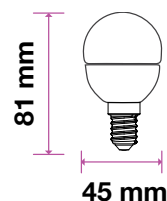

- E14 Base
- P45 Shape
- AC:220-240V,50Hz
- PF: >0.4
- CRI: >80
- 180° Beam Angle
- 30,000 hrs Lifespan

120
lm/W5 YEAR
WARRANTY

Model	SKU	Watts	EQUIV.W	Lumen	Box Qty
VT-225	264 3000K WARM WHITE	4.5w	40w	470	200
	265 4000K DAY WHITE				
	266 6400K WHITE				

- E27 Base
- A60 Shape
- AC:220-240V,50Hz
- PF: >0.5
- CRI: >80
- 200° Beam Angle
- 30,000 hrs Lifespan

120
lm/W5 YEAR
WARRANTY

Model	SKU	Watts	EQUIV.W	Lumen	Box Qty
VT-265	255 3000K WARM WHITE	6.5w	60w	806	100
	256 4000K DAY WHITE				
	257 6400K WHITE				

- E27 Base
- A60 Shape
- AC:220-240V,50Hz
- PF: >0.5
- CRI: >80
- 200° Beam Angle
- 30,000 hrs Lifespan

120
lm/W5 YEAR
WARRANTY

Model	SKU	Watts	EQUIV.W	Lumen	Box Qty
VT-285	252 3000K WARM WHITE	8.5w	75w	1055	100
	253 4000K DAY WHITE				
	254 6400K WHITE				

- E27 Base
- A65 Shape
- AC:220-240V,50Hz
- PF: >0.5
- CRI: >80
- 200° Beam Angle
- 30,000 hrs Lifespan

120
lm/W5 YEAR
WARRANTY

Model	SKU	Watts	EQUIV.W	Lumen	Box Qty
VT-295	249 3000K WARM WHITE	12w	100w	1521	100
	250 4000K DAY WHITE				
	251 6400K WHITE				