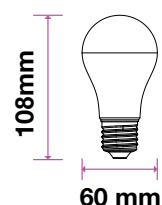

- E14 Base
- P45 Shape
- AC:220-240V,50Hz
- PF: >0.4
- CRI: >80
- 180° Beam Angle
- 30,000 hrs Lifespan

120
lm/W5 YEAR
WARRANTY

Model	SKU	Watts	EQUIV.W	Lumen	Box Qty
VT-225	264 3000K WARM WHITE	4.5w	40w	470	200
	265 4000K DAY WHITE				
	266 6400K WHITE				

- E27 Base
- A60 Shape
- AC:220-240V,50Hz
- PF: >0.5
- CRI: >80
- 200° Beam Angle
- 30,000 hrs Lifespan

120
lm/W5 YEAR
WARRANTY

Model	SKU	Watts	EQUIV.W	Lumen	Box Qty
VT-265	255 3000K WARM WHITE	6.5w	60w	806	100
	256 4000K DAY WHITE				
	257 6400K WHITE				

- E27 Base
- A60 Shape
- AC:220-240V,50Hz
- PF: >0.5
- CRI: >80
- 200° Beam Angle
- 30,000 hrs Lifespan

120
lm/W5 YEAR
WARRANTY

Model	SKU	Watts	EQUIV.W	Lumen	Box Qty
VT-285	252 3000K WARM WHITE	8.5w	75w	1055	100
	253 4000K DAY WHITE				
	254 6400K WHITE				

- E27 Base
- A65 Shape
- AC:220-240V,50Hz
- PF: >0.5
- CRI: >80
- 200° Beam Angle
- 30,000 hrs Lifespan

120
lm/W5 YEAR
WARRANTY

Model	SKU	Watts	EQUIV.W	Lumen	Box Qty
VT-295	249 3000K WARM WHITE	12w	100w	1521	100
	250 4000K DAY WHITE				
	251 6400K WHITE				