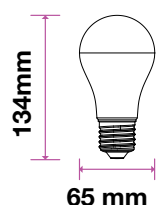

- E14 Base
- P45 Shape
- AC:220-240V,50Hz
- PF: >0.4
- CRI: >80
- 180° Beam Angle
- 30,000 hrs Lifespan

120
lm/W5 YEAR
WARRANTY

Model	SKU	Watts	EQUIV.W	Lumen	Box Qty
VT-225	264 3000K WARM WHITE	4.5w	40w	470	200
	265 4000K DAY WHITE				
	266 6400K WHITE				

- E27 Base
- A60 Shape
- AC:220-240V,50Hz
- PF: >0.5
- CRI: >80
- 200° Beam Angle
- 30,000 hrs Lifespan

120
lm/W5 YEAR
WARRANTY

Model	SKU	Watts	EQUIV.W	Lumen	Box Qty
VT-265	255 3000K WARM WHITE	6.5w	60w	806	100
	256 4000K DAY WHITE				
	257 6400K WHITE				

- E27 Base
- A60 Shape
- AC:220-240V,50Hz
- PF: >0.5
- CRI: >80
- 200° Beam Angle
- 30,000 hrs Lifespan

120
lm/W5 YEAR
WARRANTY

Model	SKU	Watts	EQUIV.W	Lumen	Box Qty
VT-285	252 3000K WARM WHITE	8.5w	75w	1055	100
	253 4000K DAY WHITE				
	254 6400K WHITE				

- E27 Base
- A65 Shape
- AC:220-240V,50Hz
- PF: >0.5
- CRI: >80
- 200° Beam Angle
- 30,000 hrs Lifespan

120
lm/W5 YEAR
WARRANTY

Model	SKU	Watts	EQUIV.W	Lumen	Box Qty
VT-295	249 3000K WARM WHITE	12w	100w	1521	100
	250 4000K DAY WHITE				
	251 6400K WHITE				