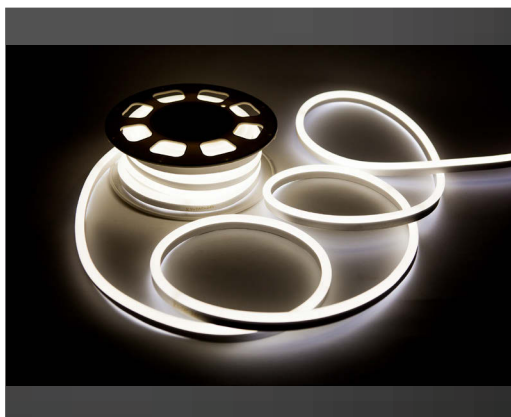

Tape-5050 60 LEDs

VT-5050 60-24V-IP65

2562 – 3000K WARM WHITE
2563 – 4000K DAY WHITE
2564 – 6400K WHITE

Lm/M: 500lm
Watt/M: 9w
Voltage: DC:24V
LED Qty/M: 60
LED Type: SMD
Current/M: 0.375A

lm/LED: 14-16lm
Beam Angle: 120°
IP Rating: IP65
Width: 10mm
Box Qty: 200 Meters

Neon Flex IP68

VT-554

2614 – 6400K WHITE
2612 – 3000K WARM WHITE
2613 – 4000K DAY WHITE
2618 – RED
2615 – BLUE
2616 – GREEN
2617 – YELLOW

Lm/M: 260lm
Watt/M: 6.5W
Voltage: DC:24V
LED Qty/M: 126
LED Type: SMD

Beam Angle: 120°
IP Rating: IP68
Width: 8mm
Box Qty: 50 Meters

Neon Flex Silicon Cover

VT-560

2621 – 6000K WHITE
2619 – 3000K WARM WHITE
2620 – 4000K DAY WHITE

Lm/M: 530lm
Watt/M: 8W
Voltage: DC:24V
LED Qty/M: 238
LED Type: SMD

Beam Angle: 120°
IP Rating: IP65
Width: 4mm
Box Qty: 200 Meters

Neon Flex-White

VT-555W

2512 – 6000K WHITE

Lm/M: 320
Watt/M: 8w
Voltage: DC:24V
LED Qty/M: 120
LED Type: SMD

Beam Angle: 160°
IP Rating: IP65
Width: 9×16.5mm
Box Qty: 5 Packets