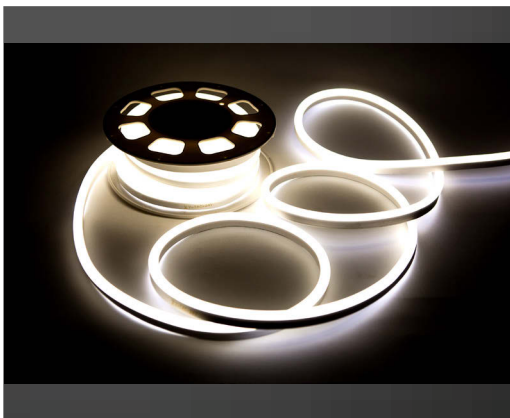

## Neon Flex-Warm White

VT-555WW

2513 - 3000K WARM WHITE

**Lm/M:** 320  
**Watt/M:** 8w  
**Voltage:** DC:24V  
**LED Qty/M:** 120  
**LED Type:** SMD

**Beam Angle:** 160°  
**IP Rating:** IP65  
**Width:** 9×16.5mm  
**Box Qty:** 5 Packets

## Neon Flex-Day White

VT-555DW

2514 - 4500K DAY WHITE

**Lm/M:** 320  
**Watt/M:** 8w  
**Voltage:** DC:24V  
**LED Qty/M:** 120  
**LED Type:** SMD

**Beam Angle:** 160°  
**IP Rating:** IP65  
**Width:** 9×16.5mm  
**Box Qty:** 5 Packets

## Neon Flex-Blue

VT-555B

2515 - BLUE

**Lm/M:** 320  
**Watt/M:** 8w  
**Voltage:** DC:24V  
**LED Qty/M:** 120  
**LED Type:** SMD

**Beam Angle:** 160°  
**IP Rating:** IP65  
**Width:** 9×16.5mm  
**Box Qty:** 5 Packets

## Neon Flex-Red

VT-555R

2516 - RED

**Lm/M:** 320  
**Watt/M:** 8w  
**Voltage:** DC:24V  
**LED Qty/M:** 120  
**LED Type:** SMD

**Beam Angle:** 160°  
**IP Rating:** IP65  
**Width:** 9×16.5mm  
**Box Qty:** 5 Packets