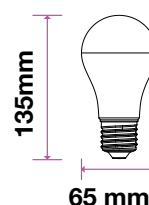

NEW

- E27 Base
- A60 Shape
- AC:220-240V,50Hz
- PF: >0.5
- CRI: >80
- 200° Beam Angle
- 30,000 hrs Lifespan

DIMMABLE  
LIGHT CONTROL5 YEAR  
WARRANTY

Model	SKU	Watts	EQUIV.W	Lumen	Box Qty
VT-262D	20044   3000K WARM WHITE	12w	75w	1055	100
	20184   4000K DAY WHITE				
	20185   6400K WHITE				

- E27 Base
- A65 Shape
- AC:220-240V,50Hz
- PF: >0.5
- CRI: >80
- 200° Beam Angle
- 30,000 hrs Lifespan

5 YEAR  
WARRANTY

Model	SKU	Watts	EQUIV.W	Lumen	Box Qty
VT-217	162   3000K WARM WHITE	17w	100w	1521	100
	163   4000K DAY WHITE				
	164   6400K WHITE				

NEW

- E27 Base
- A65 Shape
- AC:220-240V,50Hz
- PF: >0.5
- CRI: >80
- Beam Angle
- 30,000 hrs Lifespan

DIMMABLE  
LIGHT CONTROL5 YEAR  
WARRANTY

Model	SKU	Watts	EQUIV.W	Lumen	Box Qty
VT-217D	20188   3000K WARM WHITE	17w			
	20189   4000K DAY WHITE				
	20190   6400K WHITE				