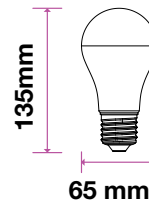

NEW

- E27 Base
- A60 Shape
- AC:220-240V,50Hz
- PF: >0.5
- CRI: >80
- 200° Beam Angle
- 30,000 hrs Lifespan

DIMMABLE  
LIGHT CONTROL5 YEAR  
WARRANTY

Model	SKU	Watts	EQUIV.W	Lumen	Box Qty
VT-262D	20044   3000K WARM WHITE	12w	75w	1055	100
	20184   4000K DAY WHITE				
	20185   6400K WHITE				

- E27 Base
- A65 Shape
- AC:220-240V,50Hz
- PF: >0.5
- CRI: >80
- 200° Beam Angle
- 30,000 hrs Lifespan

5 YEAR  
WARRANTY

Model	SKU	Watts	EQUIV.W	Lumen	Box Qty
VT-215	159   3000K WARM WHITE	15w	85w	1250	100
	160   4000K DAY WHITE				
	161   6400K WHITE				

- E27 Base
- A65 Shape
- AC:220-240V,50Hz
- PF: >0.5
- CRI: >80
- 200° Beam Angle
- 30,000 hrs Lifespan

5 YEAR  
WARRANTY

Model	SKU	Watts	EQUIV.W	Lumen	Box Qty
VT-217	162   3000K WARM WHITE	17w	100w	1521	100
	163   4000K DAY WHITE				
	164   6400K WHITE				

NEW

- E27 Base
- A65 Shape
- AC:220-240V,50Hz
- PF: >0.5
- CRI: >80
- Beam Angle
- 30,000 hrs Lifespan

DIMMABLE  
LIGHT CONTROL5 YEAR  
WARRANTY

Model	SKU	Watts	EQUIV.W	Lumen	Box Qty
VT-217D	20188   3000K WARM WHITE	17w			
	20189   4000K DAY WHITE				
	20190   6400K WHITE				