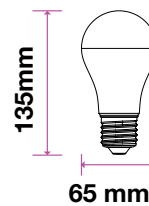

NEW

- E27 Base
- A60 Shape
- AC:220-240V,50Hz
- PF: >0.5
- CRI: >80
- 200° Beam Angle
- 30,000 hrs Lifespan

DIMMABLE  
LIGHT CONTROL5 YEAR  
WARRANTY

Model	SKU	Watts	EQUIV.W	Lumen	Box Qty
VT-262D	20044   3000K WARM WHITE	12w	75w	1055	100
	20184   4000K DAY WHITE				
	20185   6400K WHITE				

- E27 Base
- A65 Shape
- AC:220-240V,50Hz
- PF: >0.5
- CRI: >80
- 200° Beam Angle
- 30,000 hrs Lifespan

5 YEAR  
WARRANTY

Model	SKU	Watts	EQUIV.W	Lumen	Box Qty
VT-215	159   3000K WARM WHITE	15w	85w	1250	100
	160   4000K DAY WHITE				
	161   6400K WHITE				

- E27 Base
- A65 Shape
- AC:220-240V,50Hz
- PF: >0.5
- CRI: >80
- 200° Beam Angle
- 30,000 hrs Lifespan

5 YEAR  
WARRANTY

Model	SKU	Watts	EQUIV.W	Lumen	Box Qty
VT-217	162   3000K WARM WHITE	17w	100w	1521	100
	163   4000K DAY WHITE				
	164   6400K WHITE				

NEW

- E27 Base
- A65 Shape
- AC:220-240V,50Hz
- PF: >0.5
- CRI: >80
- Beam Angle
- 30,000 hrs Lifespan

DIMMABLE  
LIGHT CONTROL5 YEAR  
WARRANTY

Model	SKU	Watts	EQUIV.W	Lumen	Box Qty
VT-217D	20188   3000K WARM WHITE	17w			
	20189   4000K DAY WHITE				
	20190   6400K WHITE				