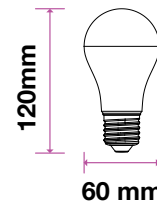

NEW

- E27 Base
- A60 Shape
- AC:220-240V,50Hz
- PF: >0.5
- CRI: >80
- 200° Beam Angle
- 30,000 hrs Lifespan

DIMMABLE  
LIGHT CONTROL5 YEAR  
WARRANTY

Model	SKU	Watts	EQUIV.W	Lumen	Box Qty
VT-262D	20044   3000K WARM WHITE	12w	75w	1055	100
	20184   4000K DAY WHITE				
	20185   6400K WHITE				

- E27 Base
- A65 Shape
- AC:220-240V,50Hz
- PF: >0.5
- CRI: >80
- 200° Beam Angle
- 30,000 hrs Lifespan

5 YEAR  
WARRANTY

Model	SKU	Watts	EQUIV.W	Lumen	Box Qty
VT-215	159   3000K WARM WHITE	15w	85w	1250	100
	160   4000K DAY WHITE				
	161   6400K WHITE				

- E27 Base
- A65 Shape
- AC:220-240V,50Hz
- PF: >0.5
- CRI: >80
- 200° Beam Angle
- 30,000 hrs Lifespan

5 YEAR  
WARRANTY

Model	SKU	Watts	EQUIV.W	Lumen	Box Qty
VT-217	162   3000K WARM WHITE	17w	100w	1521	100
	163   4000K DAY WHITE				
	164   6400K WHITE				

NEW

- E27 Base
- A65 Shape
- AC:220-240V,50Hz
- PF: >0.5
- CRI: >80
- Beam Angle
- 30,000 hrs Lifespan

DIMMABLE  
LIGHT CONTROL5 YEAR  
WARRANTY

Model	SKU	Watts	EQUIV.W	Lumen	Box Qty
VT-217D	20188   3000K WARM WHITE	17w			
	20189   4000K DAY WHITE				
	20190   6400K WHITE				